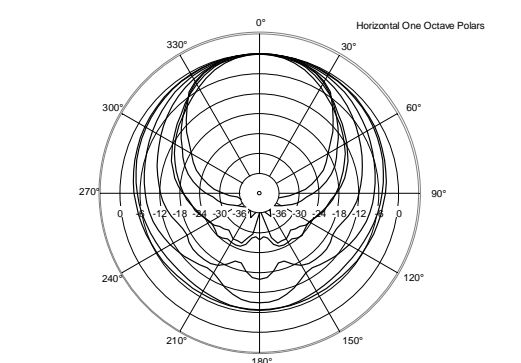

ART 712-A MK5

ACTIVE TWO-WAY SPEAKER

ACOUSTIC MEASUREMENTS

ART 712-A MK5

ACTIVE TWO-WAY SPEAKER

ACOUSTIC MEASUREMENTS

ART 712-A MK5

ACTIVE TWO-WAY SPEAKER

ACOUSTIC MEASUREMENTS