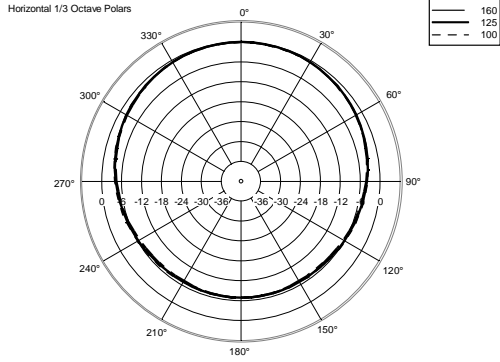

ART 712-A MK5

ACTIVE TWO-WAY SPEAKER

ACOUSTIC MEASUREMENTS

ART 712-A MK5

ACTIVE TWO-WAY SPEAKER

ACOUSTIC MEASUREMENTS

ART 712-A MK5

ACTIVE TWO-WAY SPEAKER

ACOUSTIC MEASUREMENTS