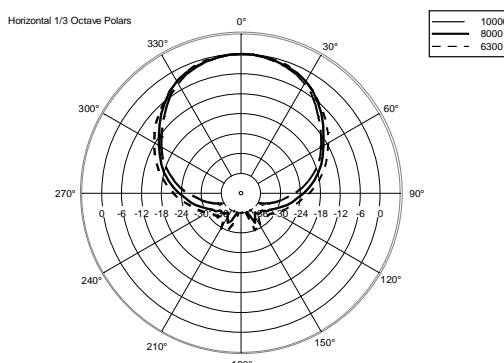

ART 710-A MK5

ACTIVE TWO-WAY SPEAKER

ACOUSTIC MEASUREMENTS

ART 710-A MK5

ACTIVE TWO-WAY SPEAKER

ACOUSTIC MEASUREMENTS

ART 710-A MK5

ACTIVE TWO-WAY SPEAKER

ACOUSTIC MEASUREMENTS