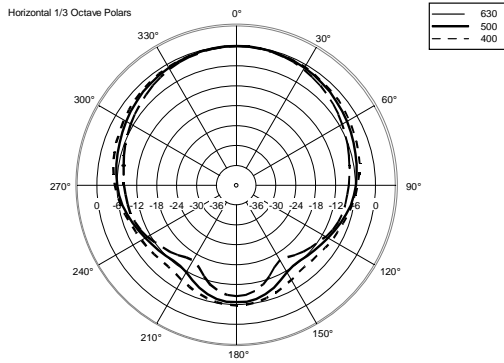

ART 710-A MK5

ACTIVE TWO-WAY SPEAKER

ACOUSTIC MEASUREMENTS

ART 710-A MK5

ACTIVE TWO-WAY SPEAKER

ACOUSTIC MEASUREMENTS

ART 710-A MK5

ACTIVE TWO-WAY SPEAKER

ACOUSTIC MEASUREMENTS