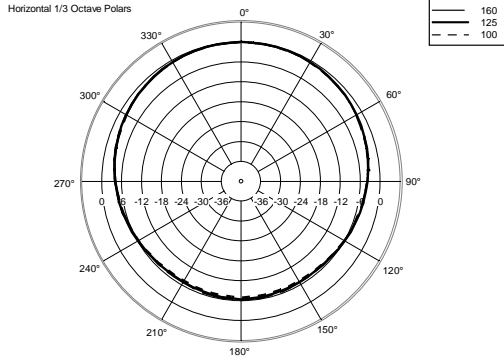

ART 710-A MK5

ACTIVE TWO-WAY SPEAKER

ACOUSTIC MEASUREMENTS

ART 710-A MK5

ACTIVE TWO-WAY SPEAKER

ACOUSTIC MEASUREMENTS

ART 710-A MK5

ACTIVE TWO-WAY SPEAKER

ACOUSTIC MEASUREMENTS