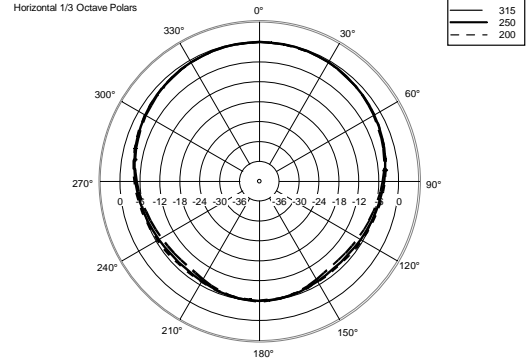

ART 710-A MK5

ACTIVE TWO-WAY SPEAKER

ACOUSTIC MEASUREMENTS

ART 710-A MK5

ACTIVE TWO-WAY SPEAKER

ACOUSTIC MEASUREMENTS

ART 710-A MK5

ACTIVE TWO-WAY SPEAKER

ACOUSTIC MEASUREMENTS