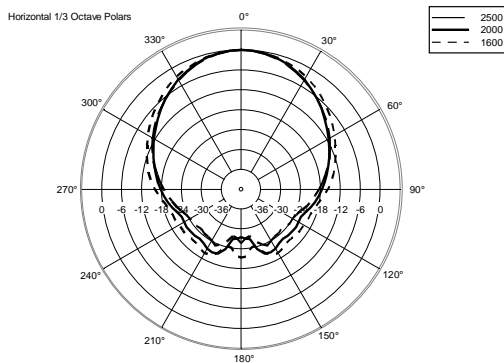

ART 710-A MK5

ACTIVE TWO-WAY SPEAKER

ACOUSTIC MEASUREMENTS

ART 710-A MK5

ACTIVE TWO-WAY SPEAKER

ACOUSTIC MEASUREMENTS

ART 710-A MK5

ACTIVE TWO-WAY SPEAKER

ACOUSTIC MEASUREMENTS