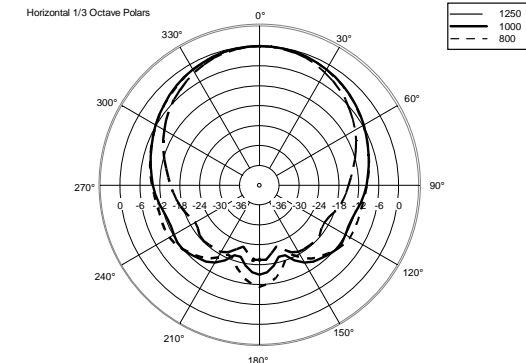

ART 710-A MK5

ACTIVE TWO-WAY SPEAKER

ACOUSTIC MEASUREMENTS

ART 710-A MK5

ACTIVE TWO-WAY SPEAKER

ACOUSTIC MEASUREMENTS

ART 710-A MK5

ACTIVE TWO-WAY SPEAKER

ACOUSTIC MEASUREMENTS