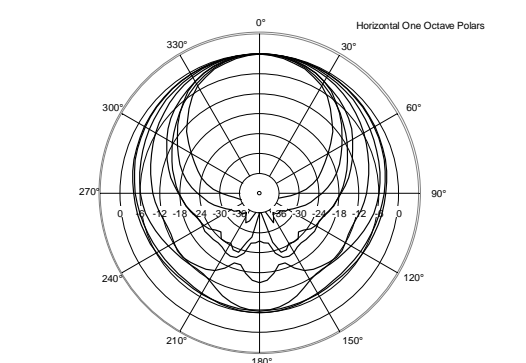

ART 710-A MK5

ACTIVE TWO-WAY SPEAKER

ACOUSTIC MEASUREMENTS

ART 710-A MK5

ACTIVE TWO-WAY SPEAKER

ACOUSTIC MEASUREMENTS

ART 710-A MK5

ACTIVE TWO-WAY SPEAKER

ACOUSTIC MEASUREMENTS