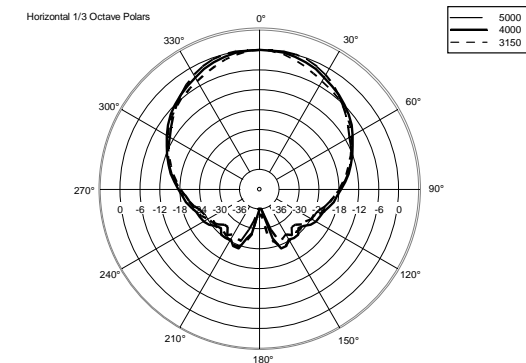

ART 710-A MK5

ACTIVE TWO-WAY SPEAKER

ACOUSTIC MEASUREMENTS

ART 710-A MK5

ACTIVE TWO-WAY SPEAKER

ACOUSTIC MEASUREMENTS

ART 710-A MK5

ACTIVE TWO-WAY SPEAKER

ACOUSTIC MEASUREMENTS