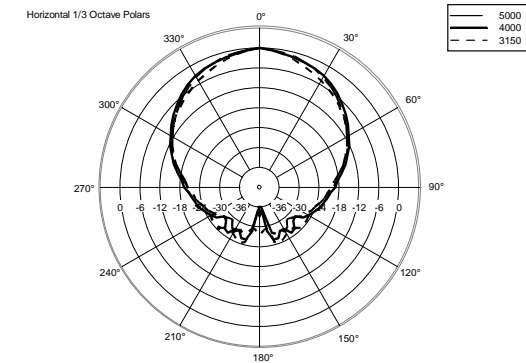

ART 708-A MK5

ACTIVE TWO-WAY SPEAKER

ACOUSTIC MEASUREMENTS

ART 708-A MK5

ACTIVE TWO-WAY SPEAKER

ACOUSTIC MEASUREMENTS

ART 708-A MK5

ACTIVE TWO-WAY SPEAKER

ACOUSTIC MEASUREMENTS