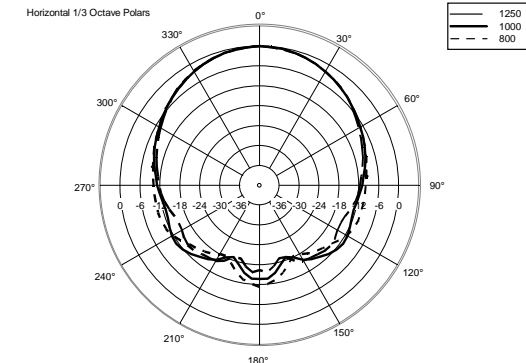

ART 708-A MK5

ACTIVE TWO-WAY SPEAKER

ACOUSTIC MEASUREMENTS

ART 708-A MK5

ACTIVE TWO-WAY SPEAKER

ACOUSTIC MEASUREMENTS

ART 708-A MK5

ACTIVE TWO-WAY SPEAKER

ACOUSTIC MEASUREMENTS