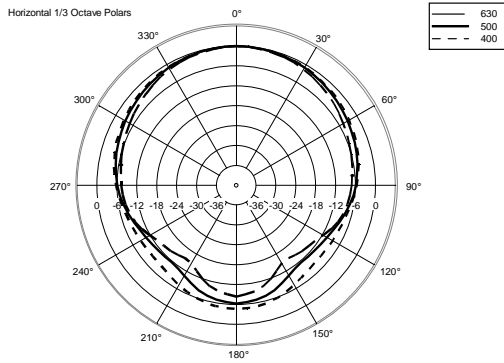

ART 708-A MK5

ACTIVE TWO-WAY SPEAKER

ACOUSTIC MEASUREMENTS

ART 708-A MK5

ACTIVE TWO-WAY SPEAKER

ACOUSTIC MEASUREMENTS

ART 708-A MK5

ACTIVE TWO-WAY SPEAKER

ACOUSTIC MEASUREMENTS