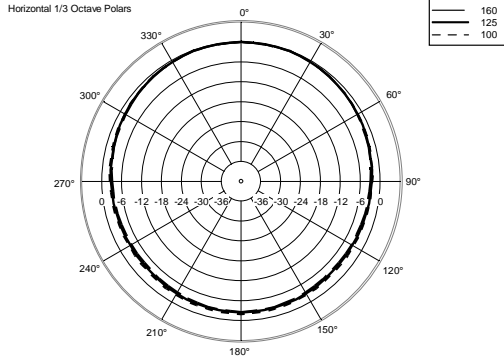

ART 708-A MK5

ACTIVE TWO-WAY SPEAKER

ACOUSTIC MEASUREMENTS

ART 708-A MK5

ACTIVE TWO-WAY SPEAKER

ACOUSTIC MEASUREMENTS

ART 708-A MK5

ACTIVE TWO-WAY SPEAKER

ACOUSTIC MEASUREMENTS