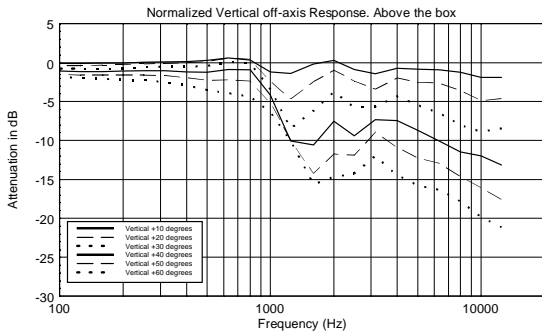

ART 708-A MK5

ACTIVE TWO-WAY SPEAKER

ACOUSTIC MEASUREMENTS

ART 708-A MK5

ACTIVE TWO-WAY SPEAKER

ACOUSTIC MEASUREMENTS

ART 708-A MK5

ACTIVE TWO-WAY SPEAKER

ACOUSTIC MEASUREMENTS