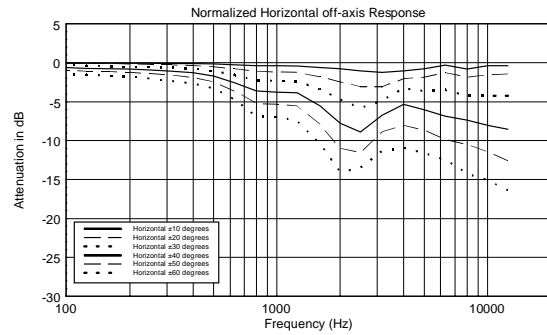

ART 708-A MK5

ACTIVE TWO-WAY SPEAKER

ACOUSTIC MEASUREMENTS

ART 708-A MK5

ACTIVE TWO-WAY SPEAKER

ACOUSTIC MEASUREMENTS

ART 708-A MK5

ACTIVE TWO-WAY SPEAKER

ACOUSTIC MEASUREMENTS