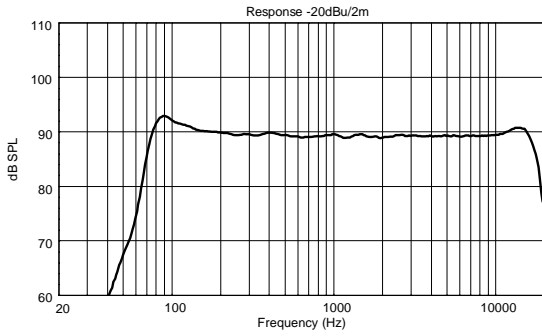

ART 708-A MK5

ACTIVE TWO-WAY SPEAKER

ACOUSTIC MEASUREMENTS

ART 708-A MK5

ACTIVE TWO-WAY SPEAKER

ACOUSTIC MEASUREMENTS

ART 708-A MK5

ACTIVE TWO-WAY SPEAKER

ACOUSTIC MEASUREMENTS