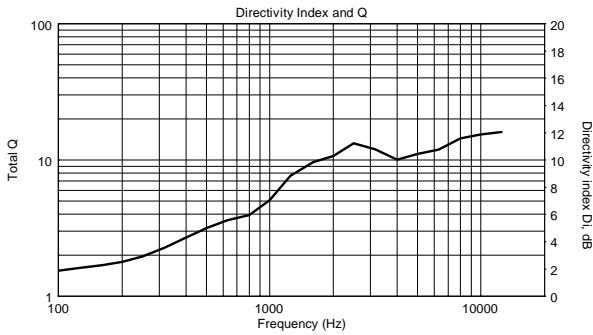

ART 708-A MK5

ACTIVE TWO-WAY SPEAKER

ACOUSTIC MEASUREMENTS

ART 708-A MK5

ACTIVE TWO-WAY SPEAKER

ACOUSTIC MEASUREMENTS

ART 708-A MK5

ACTIVE TWO-WAY SPEAKER

ACOUSTIC MEASUREMENTS