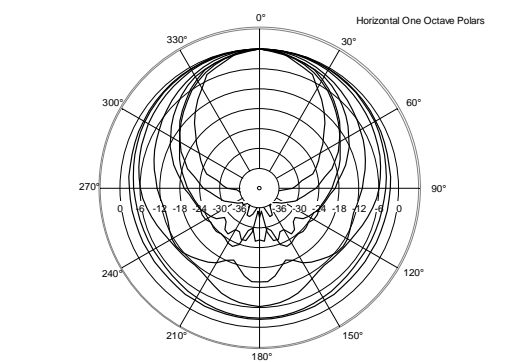

ART 708-A MK5

ACTIVE TWO-WAY SPEAKER

ACOUSTIC MEASUREMENTS

ART 708-A MK5

ACTIVE TWO-WAY SPEAKER

ACOUSTIC MEASUREMENTS

ART 708-A MK5

ACTIVE TWO-WAY SPEAKER

ACOUSTIC MEASUREMENTS