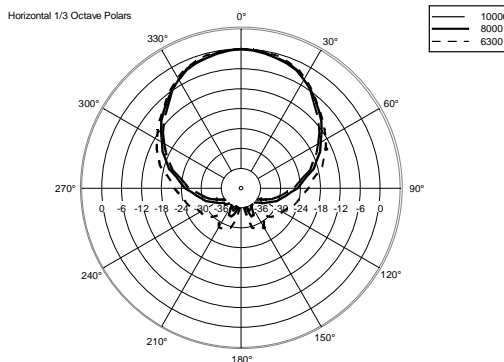

ART 708-A MK5

ACTIVE TWO-WAY SPEAKER

ACOUSTIC MEASUREMENTS

ART 708-A MK5

ACTIVE TWO-WAY SPEAKER

ACOUSTIC MEASUREMENTS

ART 708-A MK5

ACTIVE TWO-WAY SPEAKER

ACOUSTIC MEASUREMENTS