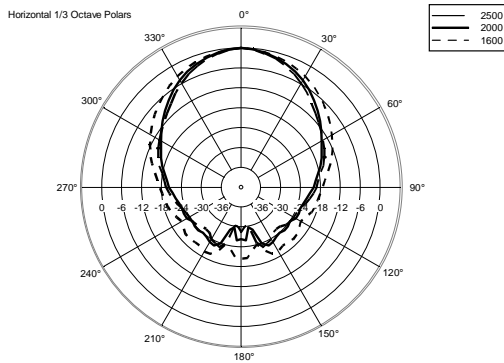

ART 708-A MK5

ACTIVE TWO-WAY SPEAKER

ACOUSTIC MEASUREMENTS

ART 708-A MK5

ACTIVE TWO-WAY SPEAKER

ACOUSTIC MEASUREMENTS

ART 708-A MK5

ACTIVE TWO-WAY SPEAKER

ACOUSTIC MEASUREMENTS