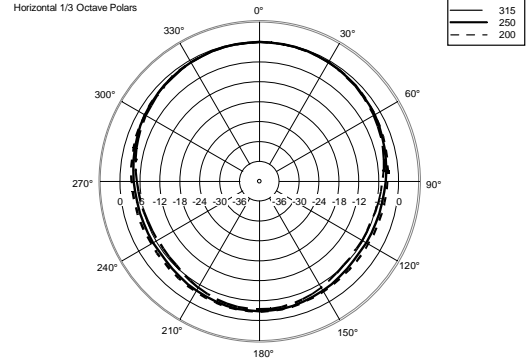

ART 708-A MK5

ACTIVE TWO-WAY SPEAKER

ACOUSTIC MEASUREMENTS

ART 708-A MK5

ACTIVE TWO-WAY SPEAKER

ACOUSTIC MEASUREMENTS

ART 708-A MK5

ACTIVE TWO-WAY SPEAKER

ACOUSTIC MEASUREMENTS