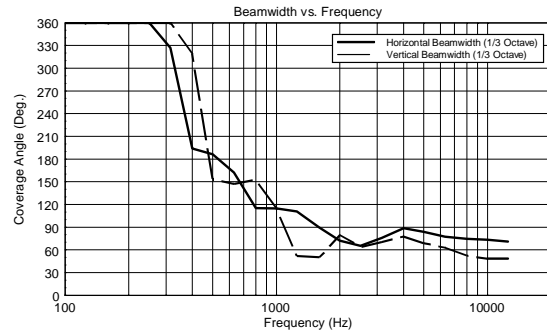

ART 708-A MK5

ACTIVE TWO-WAY SPEAKER

ACOUSTIC MEASUREMENTS

ART 708-A MK5

ACTIVE TWO-WAY SPEAKER

ACOUSTIC MEASUREMENTS

ART 708-A MK5

ACTIVE TWO-WAY SPEAKER

ACOUSTIC MEASUREMENTS