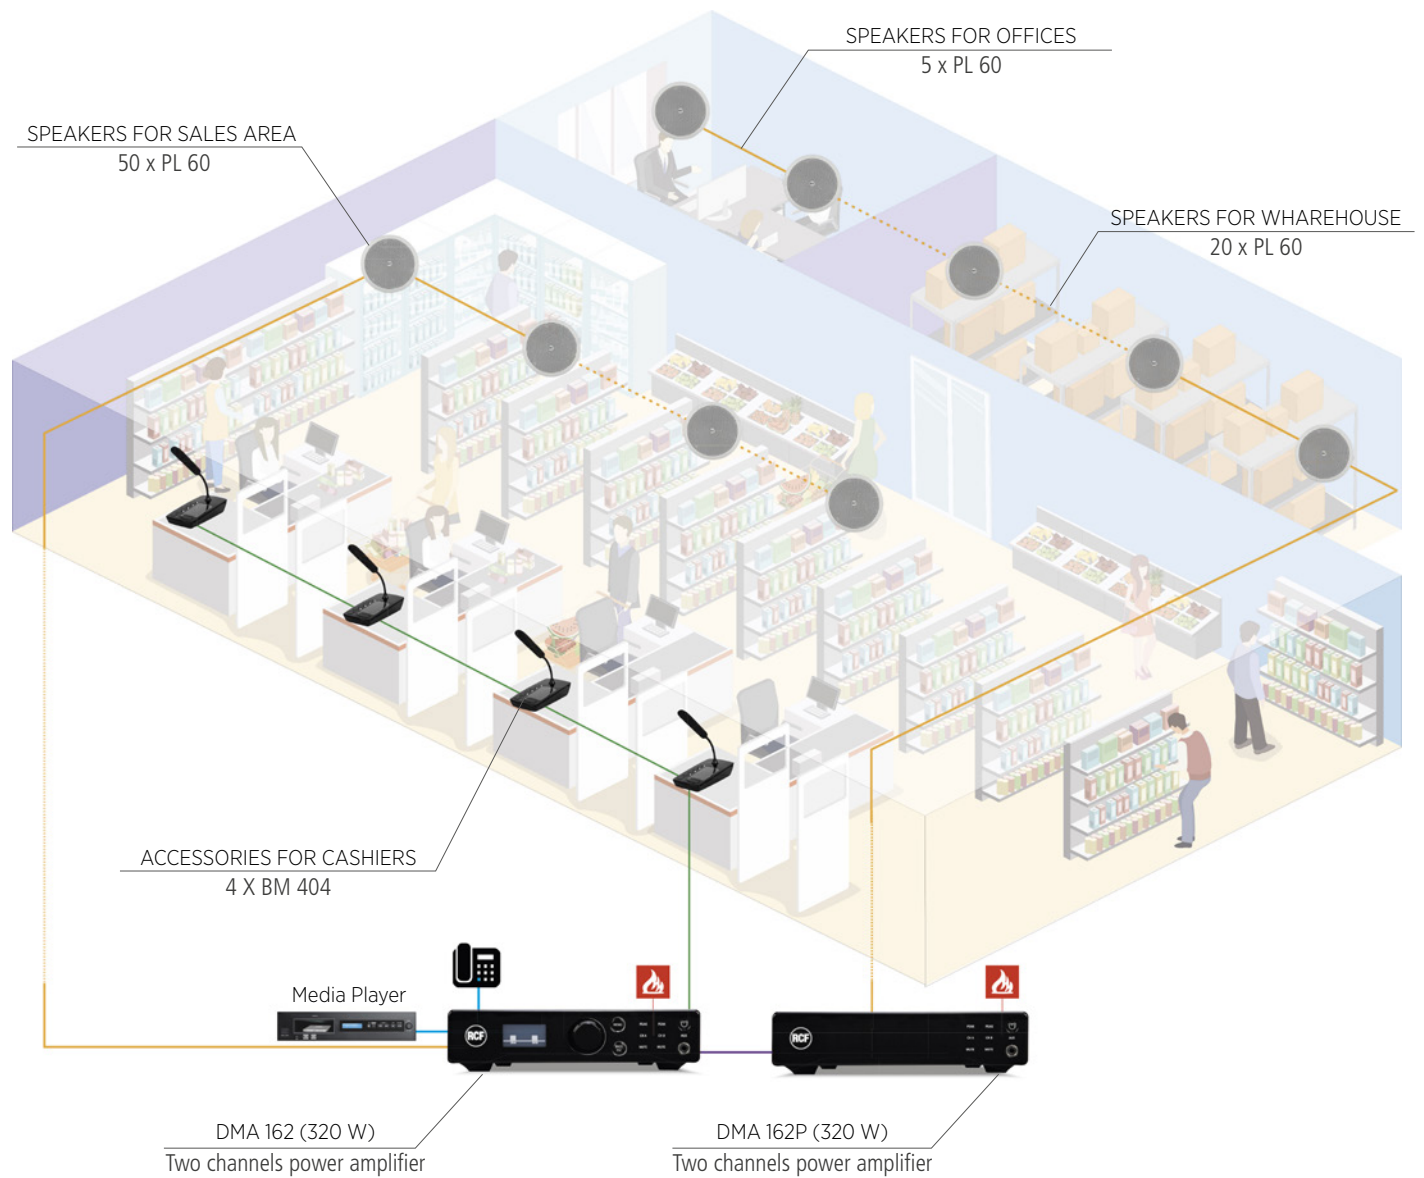

SUPERMARKETS

Live announcements and background music in a supermarket.

ZONES	AMPLIFIER	POWER	OUT LINES	LOUDSPEAKERS	ZONES	ACCESSORIES
1	DMA 162	320 W	HI IMP.	50 x PL 60	SALES	4 X BM 404
	DMA 162P	320 W	HI IMP.	25 x PL 60	OFFICES/ WHAREHOUSE	

— Amplifier output — Audio input — Accessories — 4 channels audio bus — Mute from emergency system

RCF provides examples of typical applications using various products as a general guideline, not intended as a reference for installers.