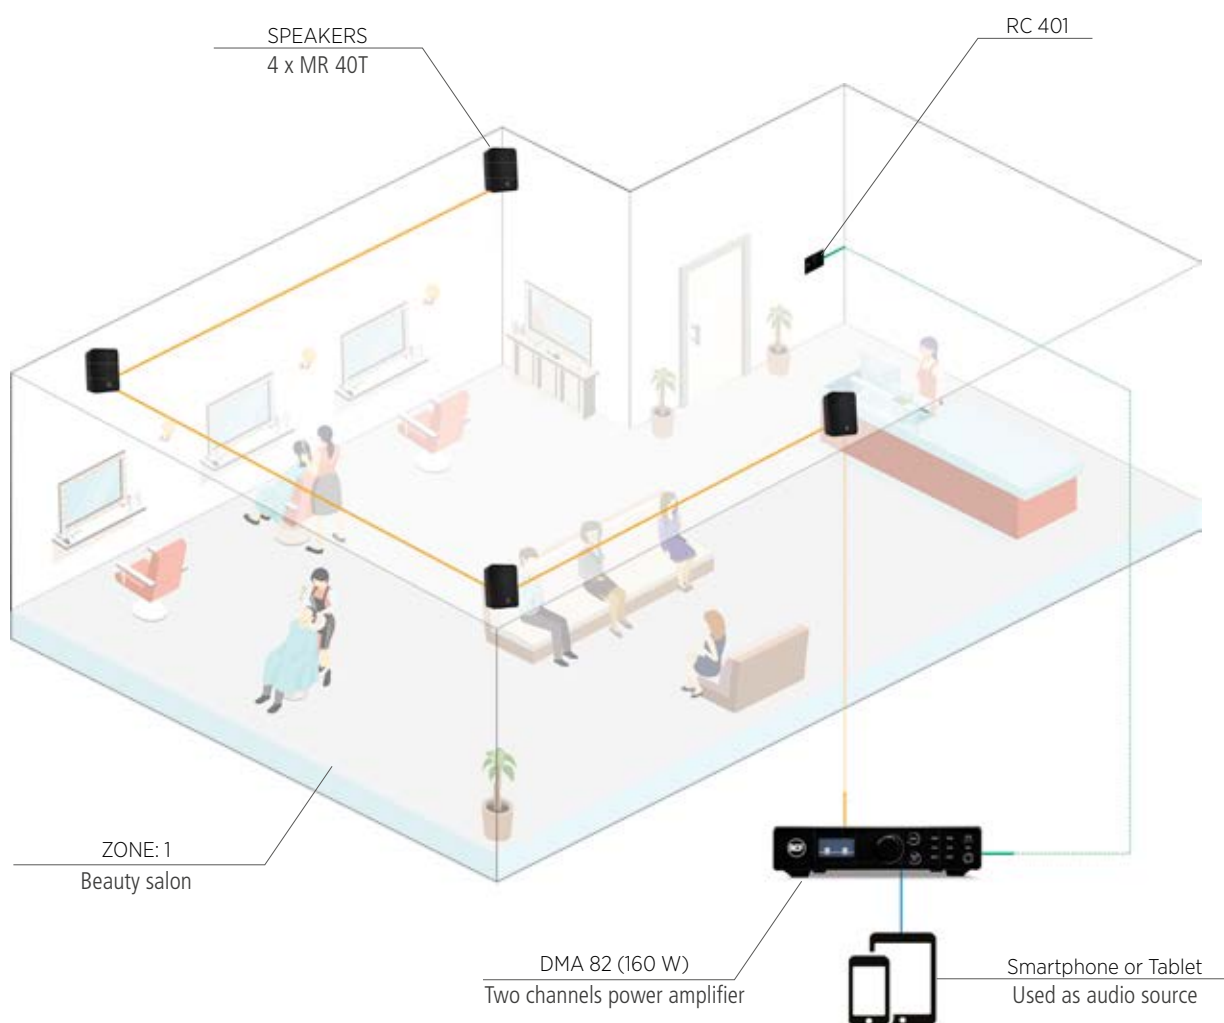

SMALL SHOP

Background music in a small area such as a beauty salon, small store, bookshop and similar.

ZONES	AMPLIFIER	POWER	OUT LINES	LOUDSPEAKERS	ZONES	ACCESSORIES
1	DMA 82	160 W	HI IMP.	4 x MR 40T or 4 x MQ 50C or 4 x MF 33EN	BEAUTY SALON	RC 401

— Amplifier output — Audio input — Accessories