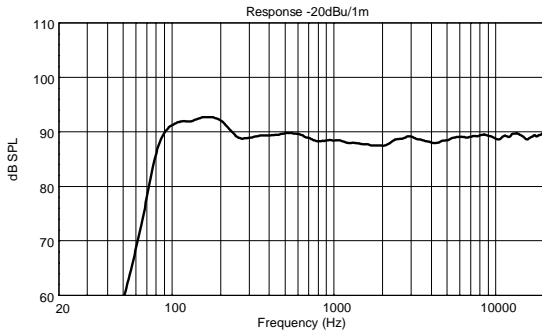

TT 515-A

PROFESSIONAL ACTIVE SPEAKER

ACOUSTIC MEASUREMENTS

TT 515-A

PROFESSIONAL ACTIVE SPEAKER

ACOUSTIC MEASUREMENTS

TT 515-A

PROFESSIONAL ACTIVE SPEAKER

ACOUSTIC MEASUREMENTS