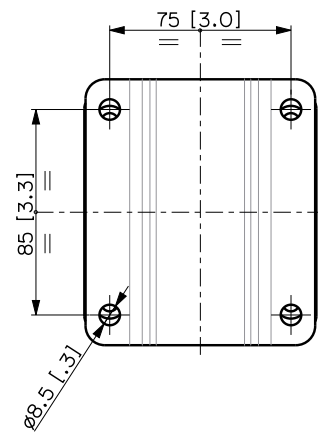

Physical specifications Color Black - RAL 9005, White - RAL 9003

Size

Height	110 mm / 4.33 inches
Width	96 mm / 3.78 inches
Depth	107 mm / 4.21 inches

Shipping information

Package Height	120 mm / 4.72 inches
Package Width	160 mm / 6.3 inches
Package Depth	120 mm / 4.72 inches
Package Weight	0.83 kg / 1.83 lbs

PART NUMBER• **13360468**

SWM-BR COMPACT M W

White - RAL 9003

EAN 8024530018863

• **13360449**

SWM-BR COMPACT M

Black - RAL 9005

EAN 8024530017842

VISTA 3D / 3D VIEW

	WALL MOUNT BRACKET SWM-BR COMPACT M	REV. D
--	-------------------------------------	-----------