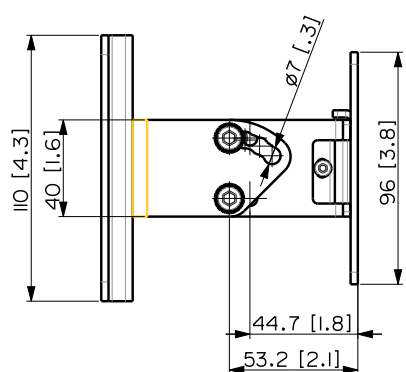

FEATURES

- COMPACT M SERIES approved original accessory
- 0° to 45° tilt, with fixed angles
- Steel construction
- Painted with scratch resistant paint, black RAL 9005 and white RAL 9003

**TECHNICAL SPECIFICATIONS**

Physical specifications Color Black - RAL 9005, White - RAL 9003

Size

Height	110 mm / 4.33 inches
Width	96 mm / 3.78 inches
Depth	107 mm / 4.21 inches

Shipping information

Package Height	120 mm / 4.72 inches
Package Width	160 mm / 6.3 inches
Package Depth	120 mm / 4.72 inches
Package Weight	0.83 kg / 1.83 lbs

VISTA 3D / 3D VIEW

	WALL MOUNT BRACKET SWM-BR COMPACT M	REV. D
--	-------------------------------------	-----------