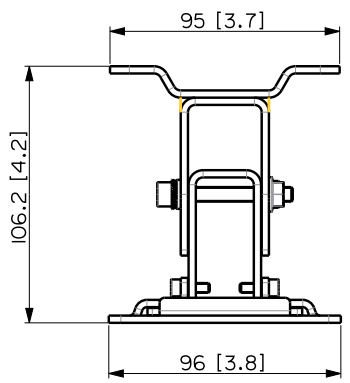

FEATURES

- COMPACT M SERIES approved original accessory
- 0° to 45° tilt, with fixed angles
- Steel construction
- Painted with scratch resistant paint, black RAL 9005 and white RAL 9003

**TECHNICAL SPECIFICATIONS**

Physical specifications Color Black - RAL 9005, White - RAL 9003

Size

Height	110 mm / 4.33 inches
Width	96 mm / 3.78 inches
Depth	107 mm / 4.21 inches

Shipping information

Package Height	120 mm / 4.72 inches
Package Width	160 mm / 6.3 inches
Package Depth	120 mm / 4.72 inches
Package Weight	0.83 kg / 1.83 lbs

PART NUMBER• **13360468**

SWM-BR COMPACT M W

White - RAL 9003

EAN 8024530018863

• **13360449**

SWM-BR COMPACT M

Black - RAL 9005

EAN 8024530017842

VISTA 3D / 3D VIEW

	WALL MOUNT BRACKET SWM-BR COMPACT M	REV. D
--	-------------------------------------	-----------