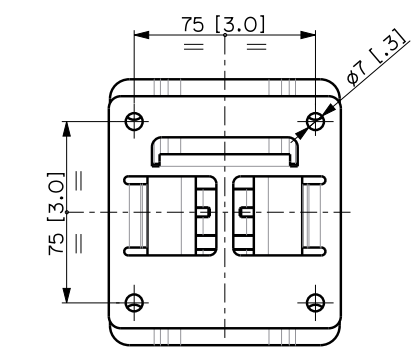

Physical specifications Color Black - RAL 9005, White - RAL 9003

Size

Height	110 mm / 4.33 inches
Width	96 mm / 3.78 inches
Depth	107 mm / 4.21 inches

Shipping information

Package Height	120 mm / 4.72 inches
Package Width	160 mm / 6.3 inches
Package Depth	120 mm / 4.72 inches
Package Weight	0.83 kg / 1.83 lbs

VISTA 3D / 3D VIEW

	WALL MOUNT BRACKET SWM-BR COMPACT M	REV. D
--	-------------------------------------	-----------