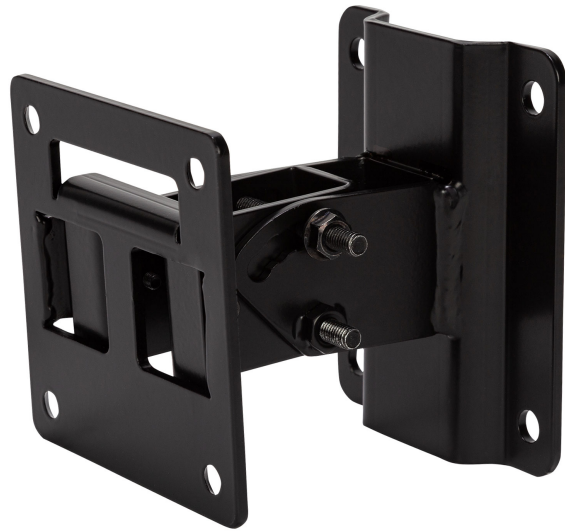

SWM-BR COMPACT M

SWIVEL WALL MOUNT BRACKET

DESCRIPTION

Swivel bracket for COMPACT M 05, M 06 and M 08 speakers wall mounting.

It allows both horizontal and vertical installation, with fixed tilt angles 0°, 15°, 30° and 45°.

FEATURES

- COMPACT M SERIES approved original accessory
- 0° to 45° tilt, with fixed angles
- Steel construction
- Painted with scratch resistant paint, black RAL 9005 and white RAL 9003

**TECHNICAL SPECIFICATIONS**

Physical specifications Color Black - RAL 9005, White - RAL 9003

Size

Height	110 mm / 4.33 inches
Width	96 mm / 3.78 inches
Depth	107 mm / 4.21 inches

Shipping information

Package Height	120 mm / 4.72 inches
Package Width	160 mm / 6.3 inches
Package Depth	120 mm / 4.72 inches
Package Weight	0.83 kg / 1.83 lbs