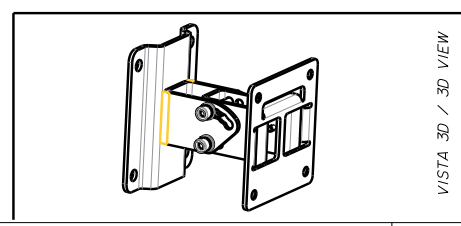

VISTA 3D / 3D VIEW

	WALL MOUNT BRACKET SWM-BR COMPACT M	REV. D