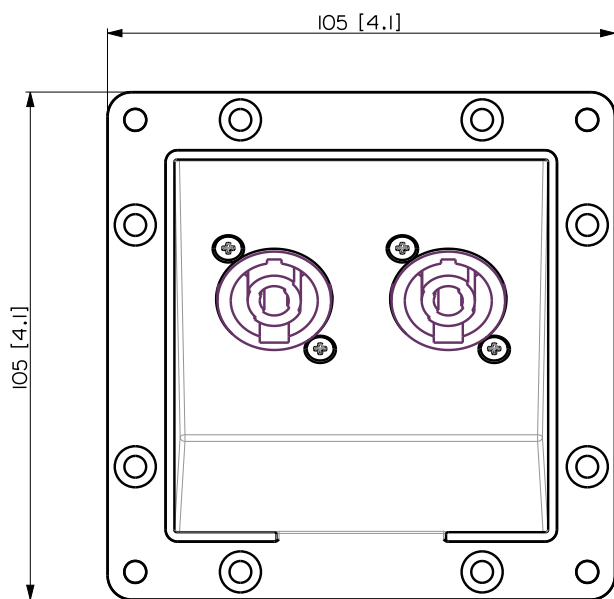

PNL IN-OUT SPEAKON

SPEAKON IN-OUT CONNECTOR OPTIONAL PANEL

DESCRIPTION

PNL IN-OUT is an optional panel that allows to switch from EUROBLOCK to SpeakON input / output connectors. This can be done easily thanks to the single connector on the back.

FEATURES

- COMPACT M and SUB SERIES approved original accessory.
- Made of shock resistant ABS.
- Colour black RAL 9005.

TECHNICAL SPECIFICATIONS

General specifications	Compatible models:	COMPACT M 05 COMPACT M 06 COMPACT M 08 COMPACT M 10 COMPACT M 12 SUB S 10 SUB S 12
	Input / output connectors:	SpeakON
Standard compliance	CE marking:	Yes
Physical specifications	Cabinet/Case Material:	Plastic
	Color:	Black - RAL 9005
Size	Height:	105 mm / 4.13 inches
	Width:	105 mm / 4.13 inches
	Depth:	63 mm / 2.48 inches
	Weight:	0.1 kg / 0.22 lbs
Shipping informations	Package Height:	90 mm / 3.54 inches
	Package Width:	137 mm / 5.39 inches
	Package Depth:	125 mm / 4.92 inches
	Package Weight:	0.15 kg / 0.33 lbs

PART NUMBER

- **12399062**

PNL IN-OUT SPEAKON

EAN 8024530018733

VISTA 3D / 3D VIEW

	PANEL PNL IN-OUT SPEAKON COMPACT M	REV. A
--	------------------------------------	-----------