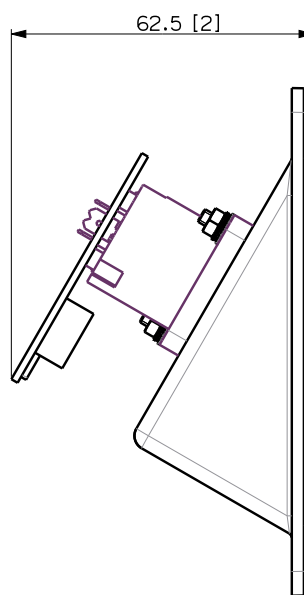

PNL IN-OUT SPEAKON

SPEAKON IN-OUT CONNECTOR OPTIONAL PANEL

DESCRIPTION

PNL IN-OUT is an optional panel that allows to switch from EUROBLOCK to SpeakON input / output connectors. This can be done easily thanks to the single connector on the back.

FEATURES

- COMPACT M and SUB SERIES approved original accessory.
- Made of shock resistant ABS.
- Colour black RAL 9005.

TECHNICAL SPECIFICATIONS

General specifications	Compatible models:	COMPACT M 05 COMPACT M 06 COMPACT M 08 COMPACT M 10 COMPACT M 12 SUB S 10 SUB S 12
	Input / output connectors:	SpeakON
Standard compliance	CE marking:	Yes
Physical specifications	Cabinet/Case Material:	Plastic
	Color:	Black - RAL 9005
Size	Height:	105 mm / 4.13 inches
	Width:	105 mm / 4.13 inches
	Depth:	63 mm / 2.48 inches
	Weight:	0.1 kg / 0.22 lbs
Shipping informations	Package Height:	90 mm / 3.54 inches
	Package Width:	137 mm / 5.39 inches
	Package Depth:	125 mm / 4.92 inches
	Package Weight:	0.15 kg / 0.33 lbs

PART NUMBER

- **12399062**

PNL IN-OUT SPEAKON

EAN 8024530018733

VISTA 3D / 3D VIEW

	PANEL PNL IN-OUT SPEAKON COMPACT M	REV. A
--	------------------------------------	-----------