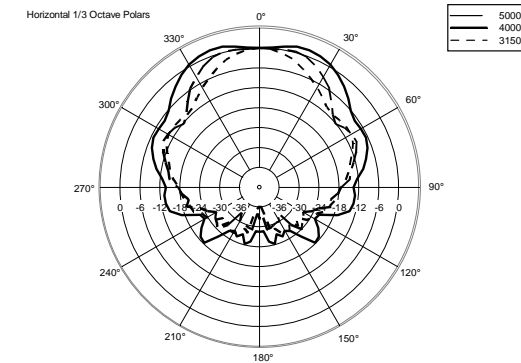

PL 70EN

CEILING SPEAKER WITH FIRE DOME

ACOUSTIC MEASUREMENTS

PL 70EN

CEILING SPEAKER WITH FIRE DOME

ACOUSTIC MEASUREMENTS

PL 70EN

CEILING SPEAKER WITH FIRE DOME

ACOUSTIC MEASUREMENTS