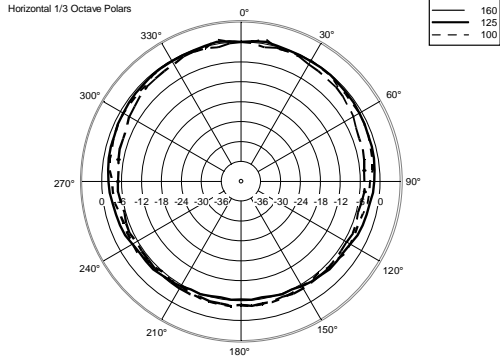

PL 70EN

CEILING SPEAKER WITH FIRE DOME

ACOUSTIC MEASUREMENTS

PL 70EN

CEILING SPEAKER WITH FIRE DOME

ACOUSTIC MEASUREMENTS

PL 70EN

CEILING SPEAKER WITH FIRE DOME

ACOUSTIC MEASUREMENTS