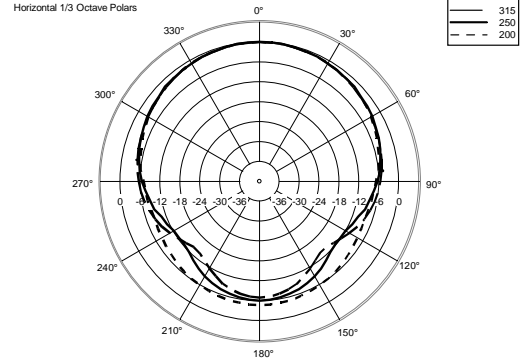

PL 70EN

CEILING SPEAKER WITH FIRE DOME

ACOUSTIC MEASUREMENTS

PL 70EN

CEILING SPEAKER WITH FIRE DOME

ACOUSTIC MEASUREMENTS

PL 70EN

CEILING SPEAKER WITH FIRE DOME

ACOUSTIC MEASUREMENTS