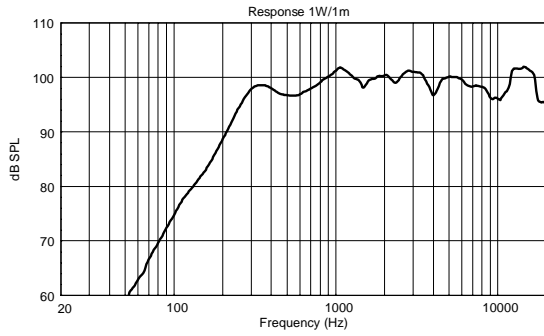

PL 70EN

CEILING SPEAKER WITH FIRE DOME

ACOUSTIC MEASUREMENTS

PL 70EN

CEILING SPEAKER WITH FIRE DOME

ACOUSTIC MEASUREMENTS

PL 70EN

CEILING SPEAKER WITH FIRE DOME

ACOUSTIC MEASUREMENTS