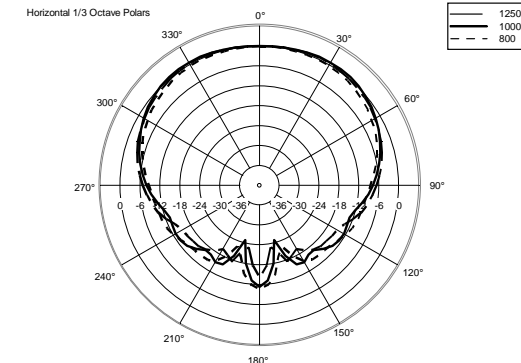

PL 70EN

CEILING SPEAKER WITH FIRE DOME

ACOUSTIC MEASUREMENTS

PL 70EN

CEILING SPEAKER WITH FIRE DOME

ACOUSTIC MEASUREMENTS

PL 70EN

CEILING SPEAKER WITH FIRE DOME

ACOUSTIC MEASUREMENTS