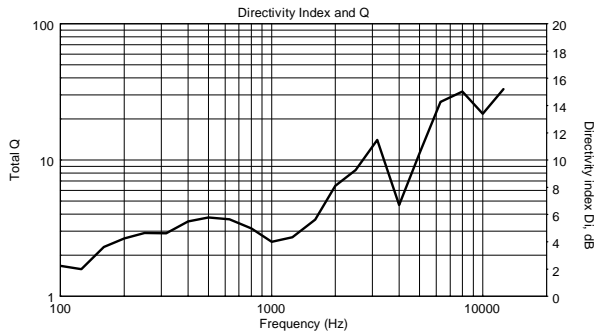

PL 70EN

CEILING SPEAKER WITH FIRE DOME

ACOUSTIC MEASUREMENTS

PL 70EN

CEILING SPEAKER WITH FIRE DOME

ACOUSTIC MEASUREMENTS

PL 70EN

CEILING SPEAKER WITH FIRE DOME

ACOUSTIC MEASUREMENTS