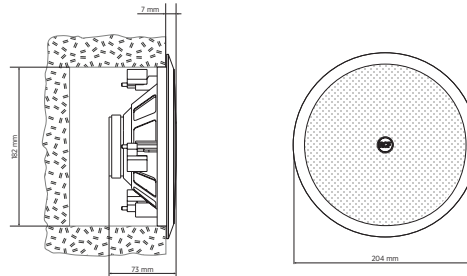

- Features**
- › 6" woofer with 1" dome tweeter
 - › Power selectable (70 V / 100 V): 12 W - 6 W - 3 W - 1.5 W
 - › 92 dB sensitivity
 - › Colour white RAL 9003 and black RAL 9005
 - › Plastic frame UL 94 V0, aluminium grille

Part Number 13100087 PL 6X B
13133042 PL 6X

Black - RAL 9005 EAN 8024530018467
White - RAL 9003 EAN 8024530004972

PL 6X

COAXIAL CEILING SPEAKER

Line Art 2D

TECHNICAL SPECIFICATIONS

Acoustical specifications	Frequency Response (-10dB)	70 Hz ÷ 20000 Hz
	Max SPL @ 1m	106 dB
	Coverage angle	100°
	System Sensitivity	92 dB
Power section	Amplification	Full Range
	Power Handling	12 W RMS
	Peak Power Handling	48 W PEAK
	Recommended Amplifiers	DMA 504, DMA 162, DMA 82, DMA 162P, ES 2160, ES 3080, AM 2320, AM 2160, AM 2080, AM 1125, UP 8504, UP 8502, UP 8501, UP 2321, UP 2162
Transducers	Dome Tweeter	1.0"
	Woofer	6.0"
Input/Output section	Input connectors	Screw Terminals
	Output connectors	Screw Terminals
	Constant Voltage Transformer	70/100 V
	Power selection 1	12 W - 833 ohm
	Power selection 2	6 W - 1667 ohm
Standard compliance	Power selection 3	3 W - 3333 ohm
	Power selection 4	1.5 W - 6667 ohm
	IP protection grade	IP 44
	Safety agency	CE compliant
Physical specifications	Cabinet/Case Material	Plastic
	Hardware	Plastic Material
	Grille	Aluminium
	Color	White - RAL 9003, Black - RAL 9005
Size	Depth	73 mm / 2.87 inches
	Recessed Depth	66 mm / 2.6 inches
	Diameter	204 mm / 8.03 inches
	Cut out diameter	182 mm / 7.17 inches
	Weight	0.78 kg / 1.72 lbs