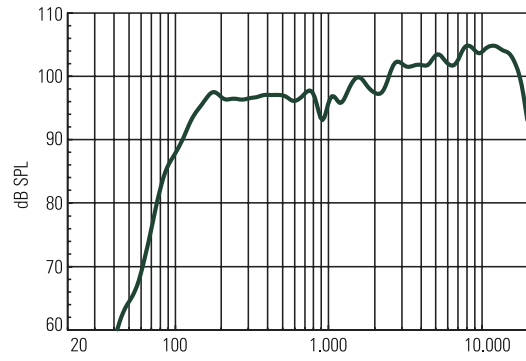

P 5228-L

WEATHERPROOF TWO-WAY SPEAKER

ACOUSTIC MEASUREMENTS

RESPONSE 1W/1m

IMPEDANCE

BEAMWIDTH vs. FREQUENCY

DIRECTIVITY INDEX AND Q