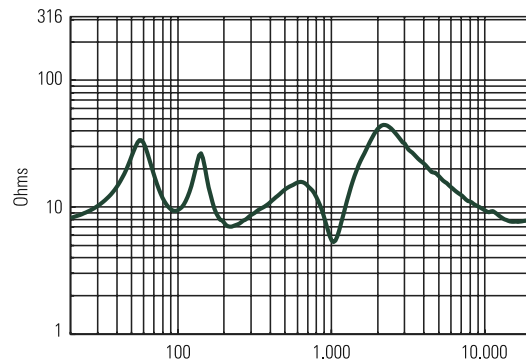

P 5228-L

WEATHERPROOF TWO-WAY SPEAKER

ACOUSTIC MEASUREMENTS

RESPONSE 1W/1m

IMPEDANCE

BEAMWIDTH vs. FREQUENCY

DIRECTIVITY INDEX AND Q