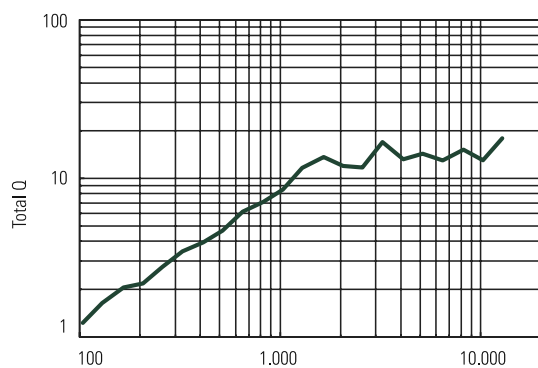

P 5228-L

WEATHERPROOF TWO-WAY SPEAKER

ACOUSTIC MEASUREMENTS

RESPONSE 1W/1m

IMPEDANCE

BEAMWIDTH vs. FREQUENCY

DIRECTIVITY INDEX AND Q