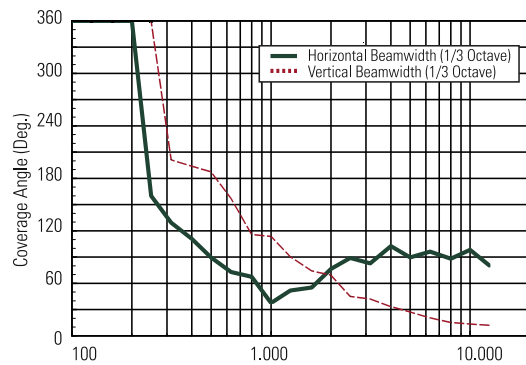

P 5228-L

WEATHERPROOF TWO-WAY SPEAKER

ACOUSTIC MEASUREMENTS

RESPONSE 1W/1m

IMPEDANCE

BEAMWIDTH vs. FREQUENCY

DIRECTIVITY INDEX AND Q