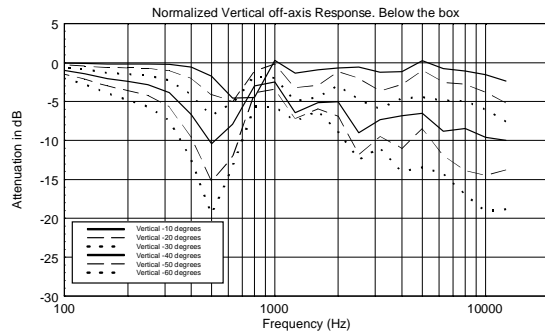

NXW 44-A

ACTIVE TWO-WAY COLUMN SPEAKER

ACOUSTIC MEASUREMENTS

NXW 44-A

ACTIVE TWO-WAY COLUMN SPEAKER

ACOUSTIC MEASUREMENTS

NXW 44-A

ACTIVE TWO-WAY COLUMN SPEAKER

ACOUSTIC MEASUREMENTS