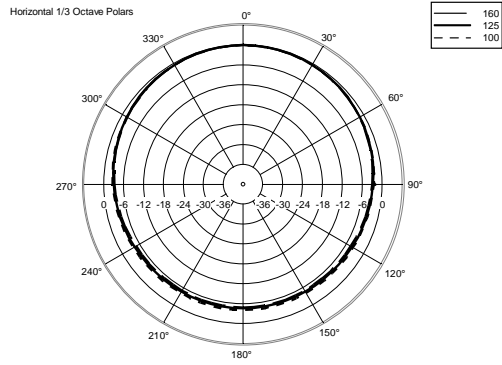

NXW 44-A

ACTIVE TWO-WAY COLUMN SPEAKER

ACOUSTIC MEASUREMENTS

NXW 44-A

ACTIVE TWO-WAY COLUMN SPEAKER

ACOUSTIC MEASUREMENTS

NXW 44-A

ACTIVE TWO-WAY COLUMN SPEAKER

ACOUSTIC MEASUREMENTS