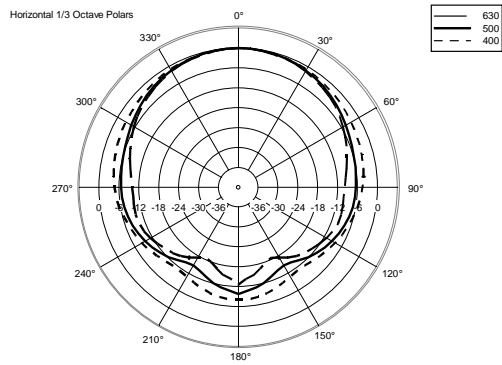

NXW 44-A

ACTIVE TWO-WAY COLUMN SPEAKER

ACOUSTIC MEASUREMENTS

NXW 44-A

ACTIVE TWO-WAY COLUMN SPEAKER

ACOUSTIC MEASUREMENTS

NXW 44-A

ACTIVE TWO-WAY COLUMN SPEAKER

ACOUSTIC MEASUREMENTS