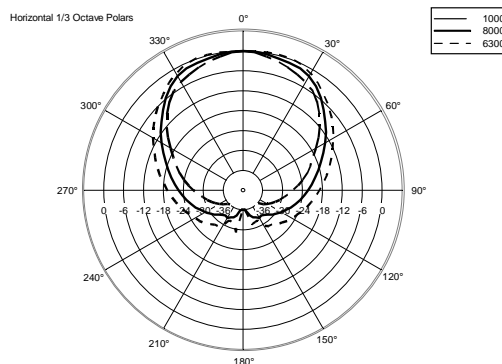

NXW 44-A

ACTIVE TWO-WAY COLUMN SPEAKER

ACOUSTIC MEASUREMENTS

NXW 44-A

ACTIVE TWO-WAY COLUMN SPEAKER

ACOUSTIC MEASUREMENTS

NXW 44-A

ACTIVE TWO-WAY COLUMN SPEAKER

ACOUSTIC MEASUREMENTS