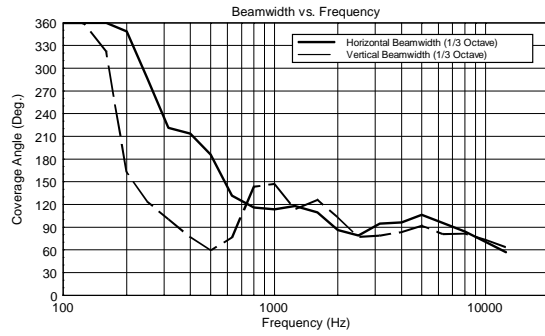

NXW 44-A

ACTIVE TWO-WAY COLUMN SPEAKER

ACOUSTIC MEASUREMENTS

NXW 44-A

ACTIVE TWO-WAY COLUMN SPEAKER

ACOUSTIC MEASUREMENTS

NXW 44-A

ACTIVE TWO-WAY COLUMN SPEAKER

ACOUSTIC MEASUREMENTS