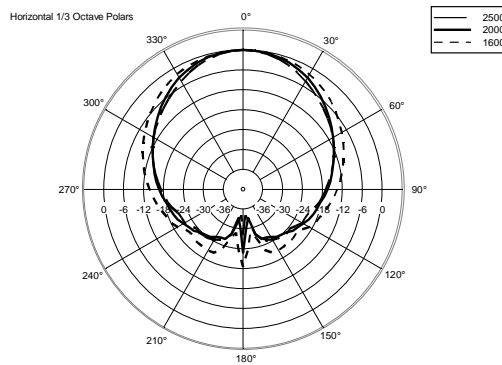

NXW 44-A

ACTIVE TWO-WAY COLUMN SPEAKER

ACOUSTIC MEASUREMENTS

NXW 44-A

ACTIVE TWO-WAY COLUMN SPEAKER

ACOUSTIC MEASUREMENTS

NXW 44-A

ACTIVE TWO-WAY COLUMN SPEAKER

ACOUSTIC MEASUREMENTS