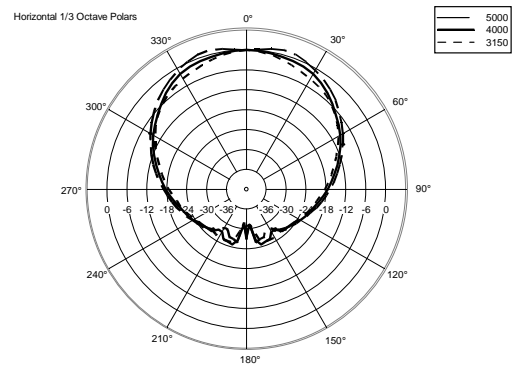

NXW 44-A

ACTIVE TWO-WAY COLUMN SPEAKER

ACOUSTIC MEASUREMENTS

NXW 44-A

ACTIVE TWO-WAY COLUMN SPEAKER

ACOUSTIC MEASUREMENTS

NXW 44-A

ACTIVE TWO-WAY COLUMN SPEAKER

ACOUSTIC MEASUREMENTS