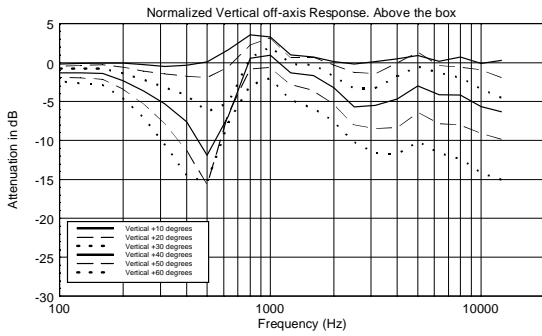

NXW 44-A

ACTIVE TWO-WAY COLUMN SPEAKER

ACOUSTIC MEASUREMENTS

NXW 44-A

ACTIVE TWO-WAY COLUMN SPEAKER

ACOUSTIC MEASUREMENTS

NXW 44-A

ACTIVE TWO-WAY COLUMN SPEAKER

ACOUSTIC MEASUREMENTS