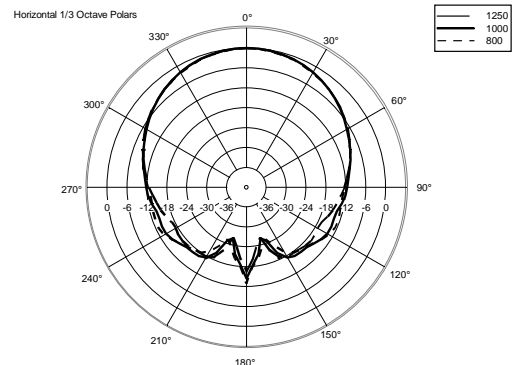

NXW 44-A

ACTIVE TWO-WAY COLUMN SPEAKER

ACOUSTIC MEASUREMENTS

NXW 44-A

ACTIVE TWO-WAY COLUMN SPEAKER

ACOUSTIC MEASUREMENTS

NXW 44-A

ACTIVE TWO-WAY COLUMN SPEAKER

ACOUSTIC MEASUREMENTS