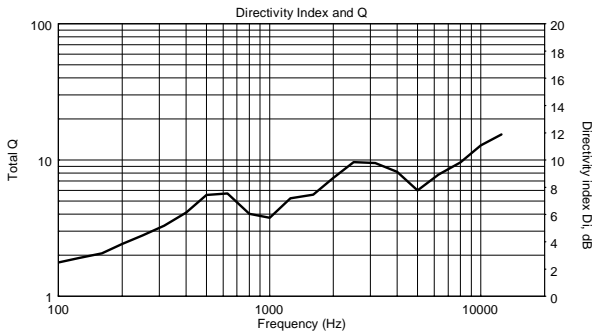

NXW 44-A

ACTIVE TWO-WAY COLUMN SPEAKER

ACOUSTIC MEASUREMENTS

NXW 44-A

ACTIVE TWO-WAY COLUMN SPEAKER

ACOUSTIC MEASUREMENTS

NXW 44-A

ACTIVE TWO-WAY COLUMN SPEAKER

ACOUSTIC MEASUREMENTS