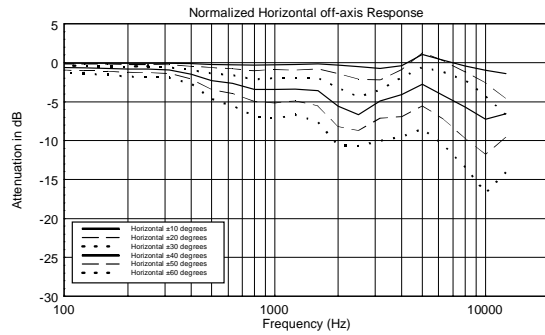

NXW 44-A

ACTIVE TWO-WAY COLUMN SPEAKER

ACOUSTIC MEASUREMENTS

NXW 44-A

ACTIVE TWO-WAY COLUMN SPEAKER

ACOUSTIC MEASUREMENTS

NXW 44-A

ACTIVE TWO-WAY COLUMN SPEAKER

ACOUSTIC MEASUREMENTS