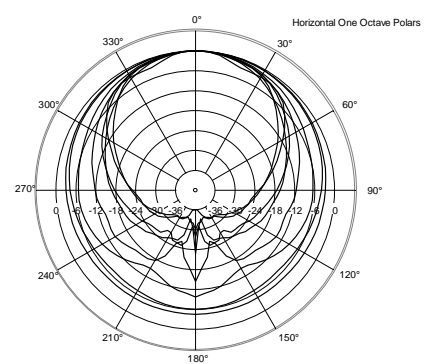

NXW 44-A

ACTIVE TWO-WAY COLUMN SPEAKER

ACOUSTIC MEASUREMENTS

NXW 44-A

ACTIVE TWO-WAY COLUMN SPEAKER

ACOUSTIC MEASUREMENTS

NXW 44-A

ACTIVE TWO-WAY COLUMN SPEAKER

ACOUSTIC MEASUREMENTS