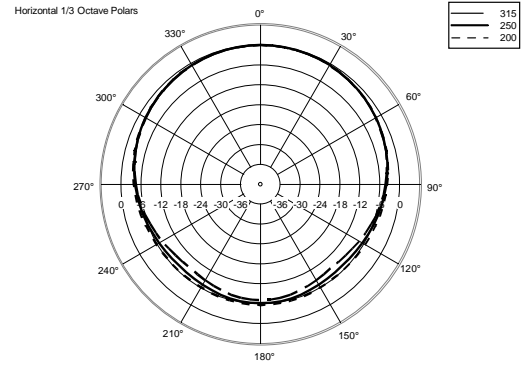

NXW 44-A

ACTIVE TWO-WAY COLUMN SPEAKER

ACOUSTIC MEASUREMENTS

NXW 44-A

ACTIVE TWO-WAY COLUMN SPEAKER

ACOUSTIC MEASUREMENTS

NXW 44-A

ACTIVE TWO-WAY COLUMN SPEAKER

ACOUSTIC MEASUREMENTS