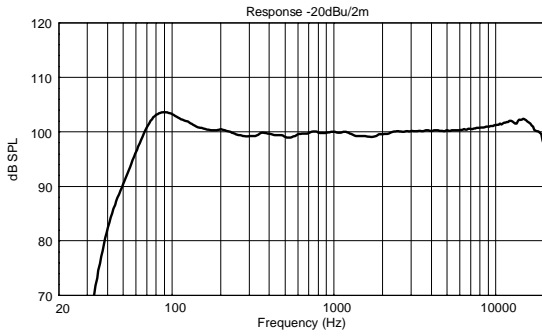

NXW 44-A

ACTIVE TWO-WAY COLUMN SPEAKER

ACOUSTIC MEASUREMENTS

NXW 44-A

ACTIVE TWO-WAY COLUMN SPEAKER

ACOUSTIC MEASUREMENTS

NXW 44-A

ACTIVE TWO-WAY COLUMN SPEAKER

ACOUSTIC MEASUREMENTS