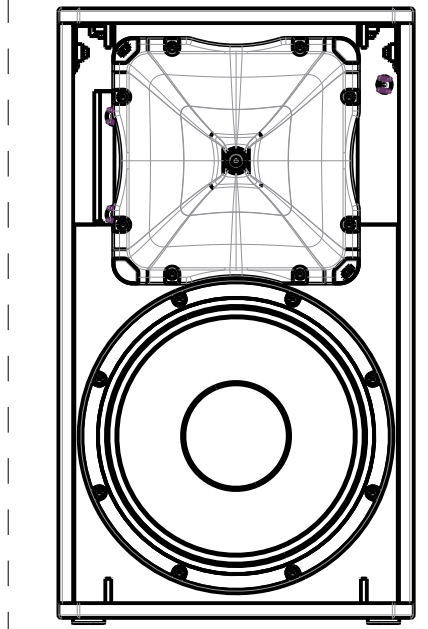

MIO
 ATTENTION - THIS POINT MUST BE USED ONLY WITH HORIZONTAL BRACKET (H-BR). THIS IS NOT A SINGLE SUSPENSION POINT.

SPEAKER NX 912-A 220-240V

VISTA 3D / 3D VIEW

REV. D