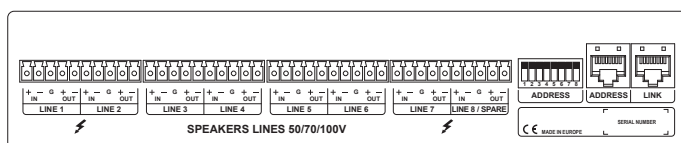

DRAWINGS

PANELS

Front panel

Rear panel