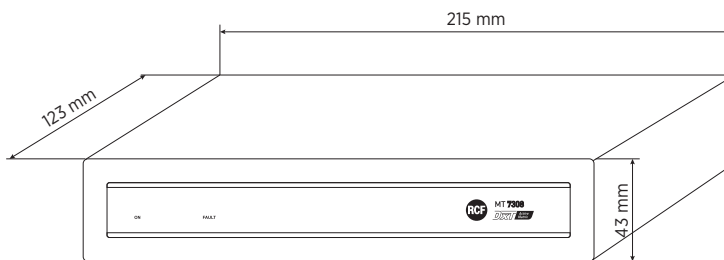

DRAWINGS

PANELS

Front panel

Rear panel