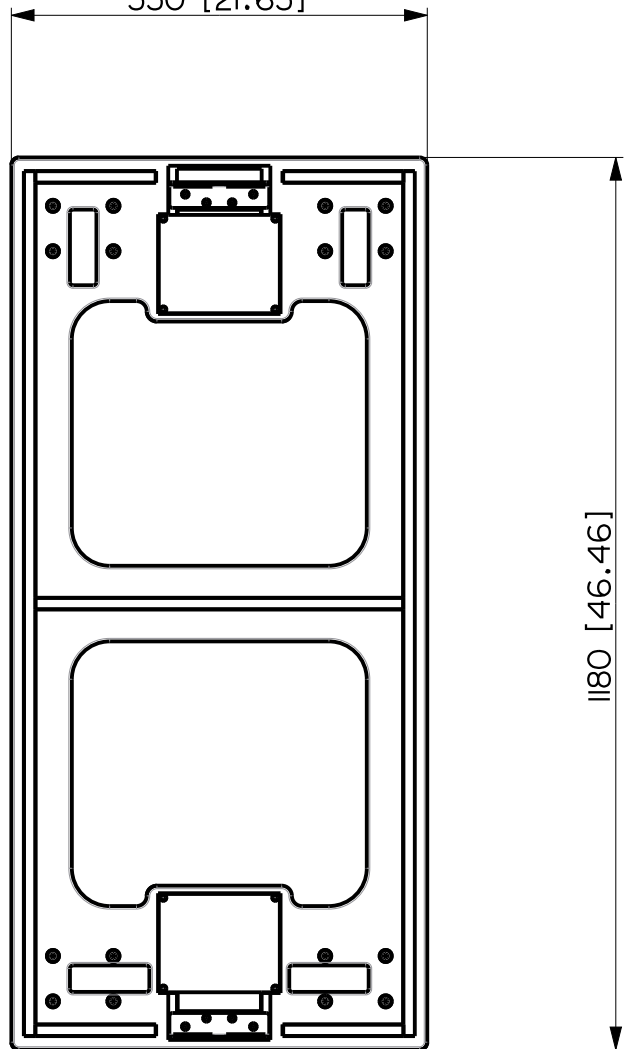

550 [21.65]

1180 [46.46]

153.5 [6.04]

128 [5.04]

VISTA 3D / 3D VIEW

KART WITH WHEELS KRT-WH SUB 9006

REV.
A