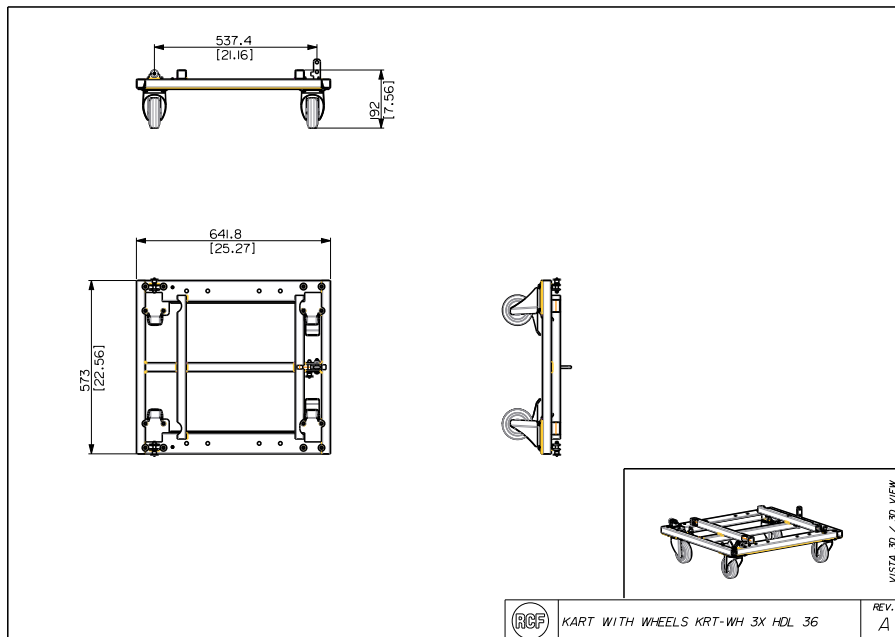

Line Art 2D

Numéro De Pièce

13360431 KRT-WH 3X HDL 36

EAN 8024530016784

Spécifications

RCF products are continually improved. All specifications are therefore subject to change without notice.