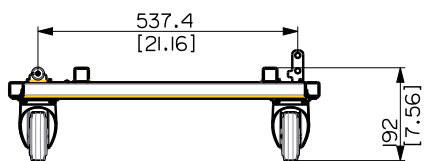

TECHNICAL SPECIFICATIONS

General specifications	Wheel diameter	100 mm
Standard compliance	CE marking:	Yes
Physical specifications	Cabinet/Case Material:	Metal
Size	Height:	231 mm / 9.09 inches
	Width:	800 mm / 31.5 inches
	Depth:	660 mm / 25.98 inches
	Weight:	20 kg / 44.09 lbs
Shipping informations	Package Height:	240 mm / 9.45 inches
	Package Width:	820 mm / 32.28 inches
	Package Depth:	790 mm / 31.1 inches
	Package Weight:	21.2 kg / 46.74 lbs

PART NUMBER

- **13360431**

KRT-WH 3X HDL 36

EAN 8024530016784

VISTA 3D / 3D VIEW

KART WITH WHEELS KRT-WH 3X HDL 36

REV.
A