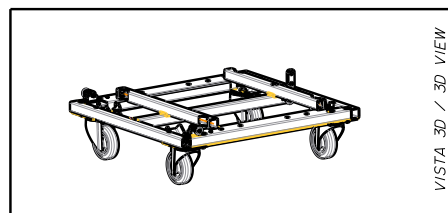

VISTA 3D / 3D VIEW

KART WITH WHEELS KRT-WH 3X HDL 36

REV.
A