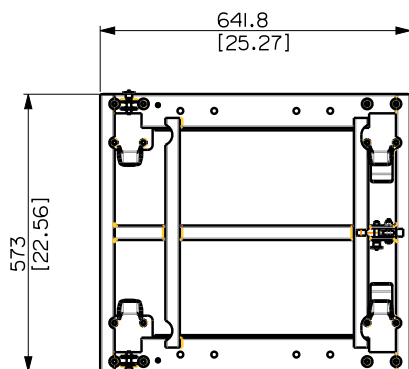

KRT-WH 3X HDL 36

CART WITH WHEELS

DESCRIPTION

The heavy-duty RCF KART can safely transport up to 3 cabinets.
4 wheels included.

FEATURES

- D Line approved original accessory
- Strong construction
- Transport of up to 3 modules
- Safe lock pin on the bottom
- Equipped with 4 heavy duty wheels with brakes
- Painted with black, scratch resistant paint

TECHNICAL SPECIFICATIONS

General specifications	Wheel diameter	100 mm
Standard compliance	CE marking:	Yes
Physical specifications	Cabinet/Case Material:	Metal
Size	Height:	231 mm / 9.09 inches
	Width:	800 mm / 31.5 inches
	Depth:	660 mm / 25.98 inches
	Weight:	20 kg / 44.09 lbs
Shipping informations	Package Height:	240 mm / 9.45 inches
	Package Width:	820 mm / 32.28 inches
	Package Depth:	790 mm / 31.1 inches
	Package Weight:	21.2 kg / 46.74 lbs

PART NUMBER

- **13360431**

KRT-WH 3X HDL 36

EAN 8024530016784

VISTA 3D / 3D VIEW

KART WITH WHEELS KRT-WH 3X HDL 36

REV.
A