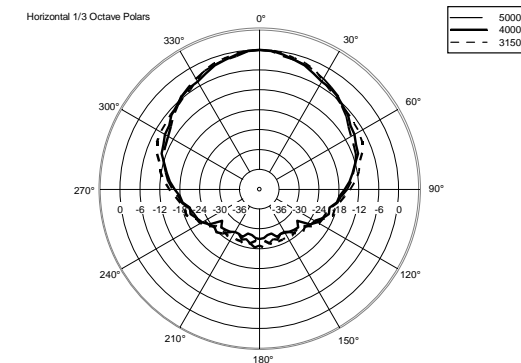

HVL 15-L

LONG THROW THREE-WAY SYSTEM

ACOUSTIC MEASUREMENTS

HVL 15-L

LONG THROW THREE-WAY SYSTEM

ACOUSTIC MEASUREMENTS

HVL 15-L

LONG THROW THREE-WAY SYSTEM

ACOUSTIC MEASUREMENTS