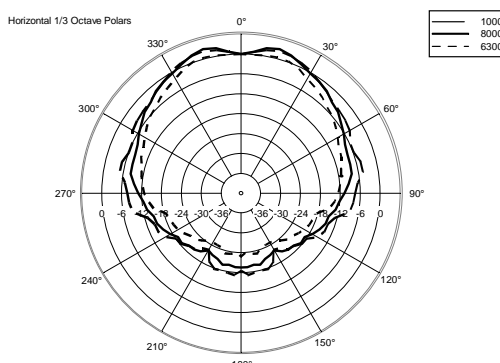

HVL 15-L

LONG THROW THREE-WAY SYSTEM

ACOUSTIC MEASUREMENTS

HVL 15-L

LONG THROW THREE-WAY SYSTEM

ACOUSTIC MEASUREMENTS

HVL 15-L

LONG THROW THREE-WAY SYSTEM

ACOUSTIC MEASUREMENTS