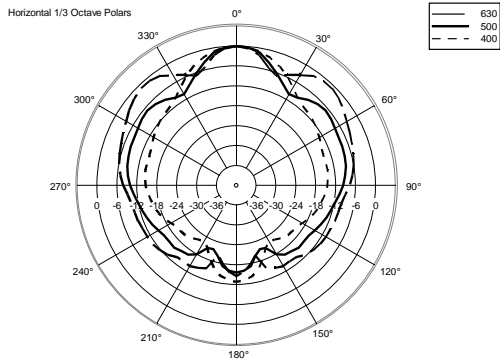

HVL 15-L

LONG THROW THREE-WAY SYSTEM

ACOUSTIC MEASUREMENTS

HVL 15-L

LONG THROW THREE-WAY SYSTEM

ACOUSTIC MEASUREMENTS

HVL 15-L

LONG THROW THREE-WAY SYSTEM

ACOUSTIC MEASUREMENTS