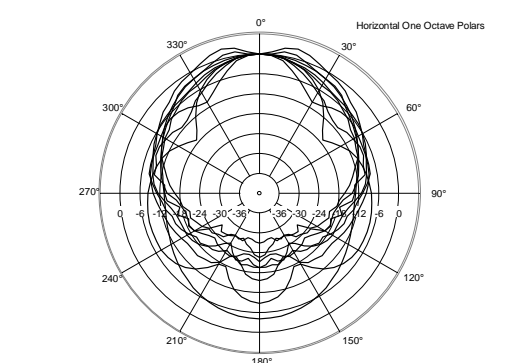

HVL 15-L

LONG THROW THREE-WAY SYSTEM

ACOUSTIC MEASUREMENTS

HVL 15-L

LONG THROW THREE-WAY SYSTEM

ACOUSTIC MEASUREMENTS

HVL 15-L

LONG THROW THREE-WAY SYSTEM

ACOUSTIC MEASUREMENTS