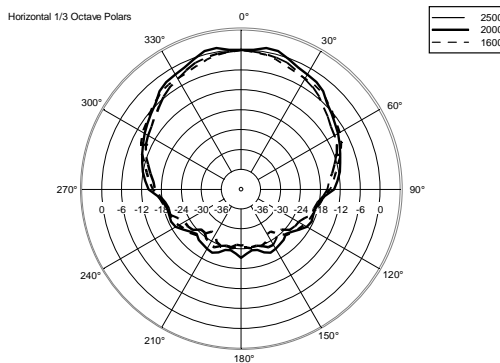

HVL 15-L

LONG THROW THREE-WAY SYSTEM

ACOUSTIC MEASUREMENTS

HVL 15-L

LONG THROW THREE-WAY SYSTEM

ACOUSTIC MEASUREMENTS

HVL 15-L

LONG THROW THREE-WAY SYSTEM

ACOUSTIC MEASUREMENTS