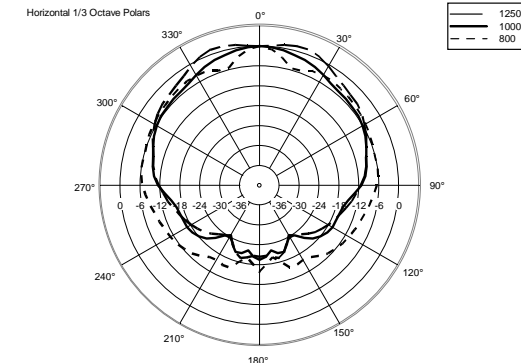

HVL 15-L

LONG THROW THREE-WAY SYSTEM

ACOUSTIC MEASUREMENTS

HVL 15-L

LONG THROW THREE-WAY SYSTEM

ACOUSTIC MEASUREMENTS

HVL 15-L

LONG THROW THREE-WAY SYSTEM

ACOUSTIC MEASUREMENTS