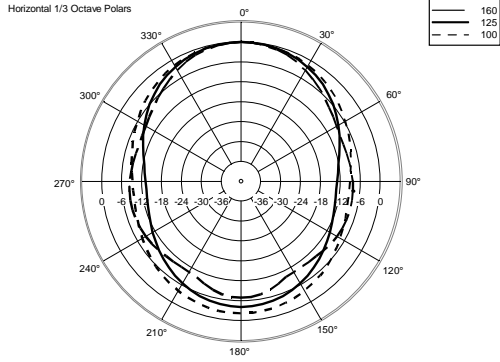

HVL 15-L

LONG THROW THREE-WAY SYSTEM

ACOUSTIC MEASUREMENTS

HVL 15-L

LONG THROW THREE-WAY SYSTEM

ACOUSTIC MEASUREMENTS

HVL 15-L

LONG THROW THREE-WAY SYSTEM

ACOUSTIC MEASUREMENTS