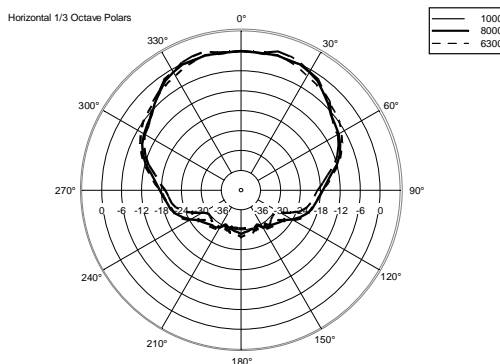

HDL 26-A

ACTIVE TWO WAY LINE ARRAY MODULE

ACOUSTIC MEASUREMENTS

HDL 26-A

ACTIVE TWO WAY LINE ARRAY MODULE

ACOUSTIC MEASUREMENTS

HDL 26-A

ACTIVE TWO WAY LINE ARRAY MODULE

ACOUSTIC MEASUREMENTS