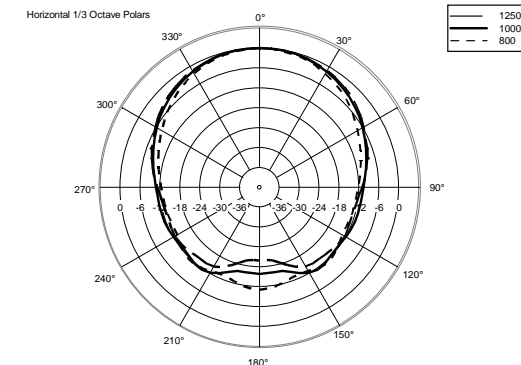

HDL 26-A

ACTIVE TWO WAY LINE ARRAY MODULE

ACOUSTIC MEASUREMENTS

HDL 26-A

ACTIVE TWO WAY LINE ARRAY MODULE

ACOUSTIC MEASUREMENTS

HDL 26-A

ACTIVE TWO WAY LINE ARRAY MODULE

ACOUSTIC MEASUREMENTS