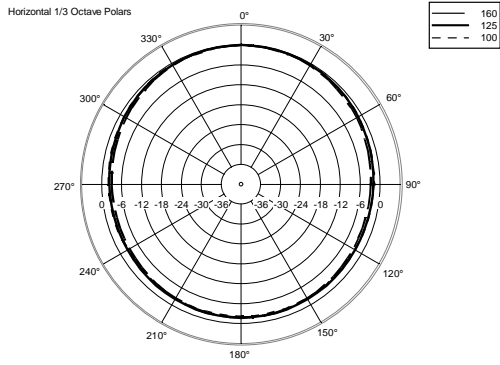

HDL 26-A

ACTIVE TWO WAY LINE ARRAY MODULE

ACOUSTIC MEASUREMENTS

HDL 26-A

ACTIVE TWO WAY LINE ARRAY MODULE

ACOUSTIC MEASUREMENTS

HDL 26-A

ACTIVE TWO WAY LINE ARRAY MODULE

ACOUSTIC MEASUREMENTS