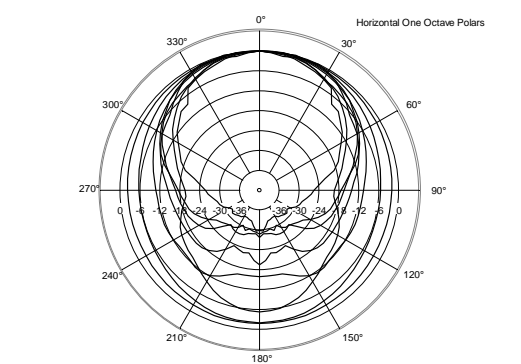

HDL 26-A

ACTIVE TWO WAY LINE ARRAY MODULE

ACOUSTIC MEASUREMENTS

HDL 26-A

ACTIVE TWO WAY LINE ARRAY MODULE

ACOUSTIC MEASUREMENTS

HDL 26-A

ACTIVE TWO WAY LINE ARRAY MODULE

ACOUSTIC MEASUREMENTS