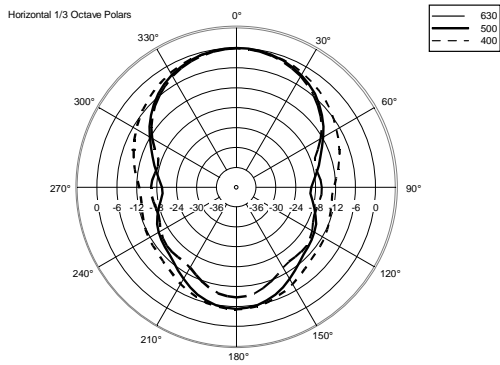

HDL 26-A

ACTIVE TWO WAY LINE ARRAY MODULE

ACOUSTIC MEASUREMENTS

HDL 26-A

ACTIVE TWO WAY LINE ARRAY MODULE

ACOUSTIC MEASUREMENTS

HDL 26-A

ACTIVE TWO WAY LINE ARRAY MODULE

ACOUSTIC MEASUREMENTS