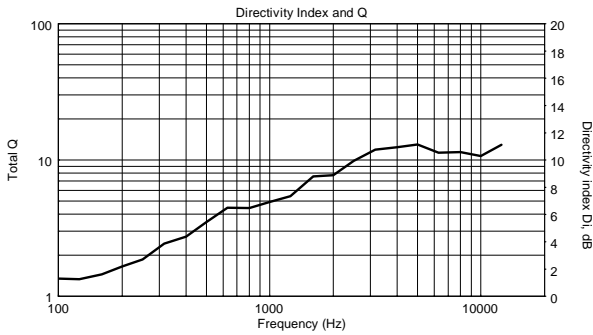

HDL 26-A

ACTIVE TWO WAY LINE ARRAY MODULE

ACOUSTIC MEASUREMENTS

HDL 26-A

ACTIVE TWO WAY LINE ARRAY MODULE

ACOUSTIC MEASUREMENTS

HDL 26-A

ACTIVE TWO WAY LINE ARRAY MODULE

ACOUSTIC MEASUREMENTS