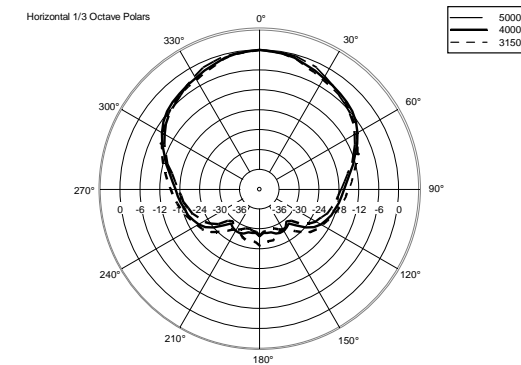

HDL 26-A

ACTIVE TWO WAY LINE ARRAY MODULE

ACOUSTIC MEASUREMENTS

HDL 26-A

ACTIVE TWO WAY LINE ARRAY MODULE

ACOUSTIC MEASUREMENTS

HDL 26-A

ACTIVE TWO WAY LINE ARRAY MODULE

ACOUSTIC MEASUREMENTS