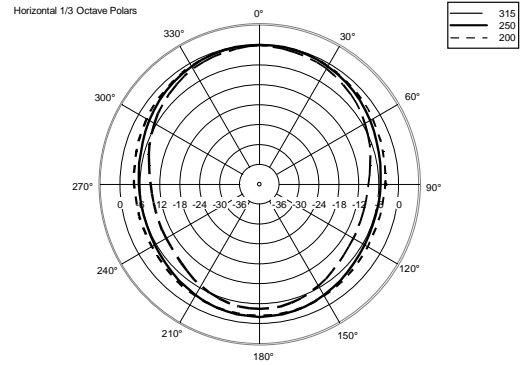

HDL 26-A

ACTIVE TWO WAY LINE ARRAY MODULE

ACOUSTIC MEASUREMENTS

HDL 26-A

ACTIVE TWO WAY LINE ARRAY MODULE

ACOUSTIC MEASUREMENTS

HDL 26-A

ACTIVE TWO WAY LINE ARRAY MODULE

ACOUSTIC MEASUREMENTS