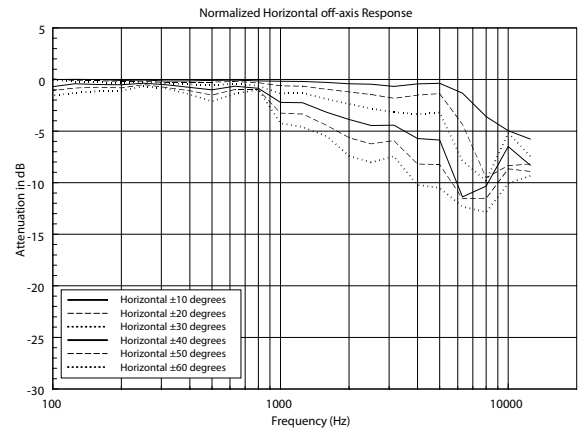

DP 5EN

UNIDIRECTIONAL SOUND PROJECTOR

ACOUSTIC MEASUREMENTS

DP 5EN

UNIDIRECTIONAL SOUND PROJECTOR

ACOUSTIC MEASUREMENTS

HORIZONTAL 1/3 POLAR PLOT