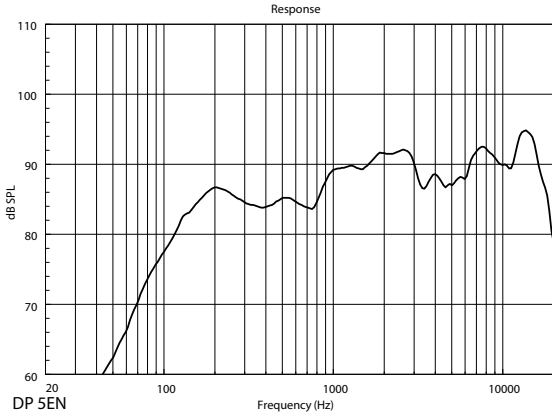

DP 5EN

UNIDIRECTIONAL SOUND PROJECTOR

ACOUSTIC MEASUREMENTS

DP 5EN

UNIDIRECTIONAL SOUND PROJECTOR

ACOUSTIC MEASUREMENTS

HORIZONTAL 1/3 POLAR PLOT