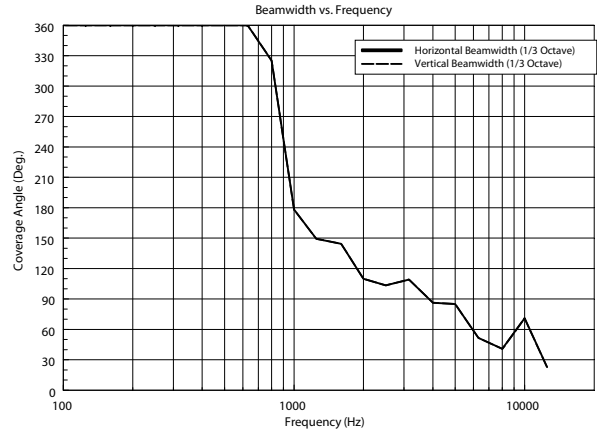

DP 5EN

UNIDIRECTIONAL SOUND PROJECTOR

ACOUSTIC MEASUREMENTS

DP 5EN

UNIDIRECTIONAL SOUND PROJECTOR

ACOUSTIC MEASUREMENTS

HORIZONTAL 1/3 POLAR PLOT