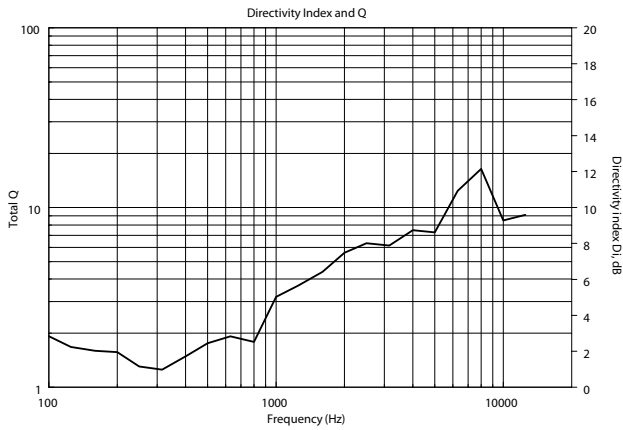

DP 5EN

UNIDIRECTIONAL SOUND PROJECTOR

ACOUSTIC MEASUREMENTS

DP 5EN

UNIDIRECTIONAL SOUND PROJECTOR

ACOUSTIC MEASUREMENTS

HORIZONTAL 1/3 POLAR PLOT