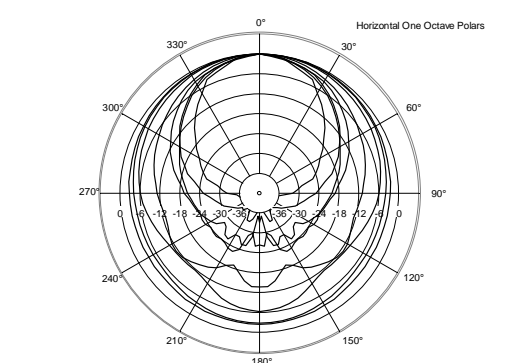

ART 708-A MK4

ACTIVE TWO-WAY SPEAKER

ACOUSTIC MEASUREMENTS

ART 708-A MK4

ACTIVE TWO-WAY SPEAKER

ACOUSTIC MEASUREMENTS

ART 708-A MK4

ACTIVE TWO-WAY SPEAKER

ACOUSTIC MEASUREMENTS