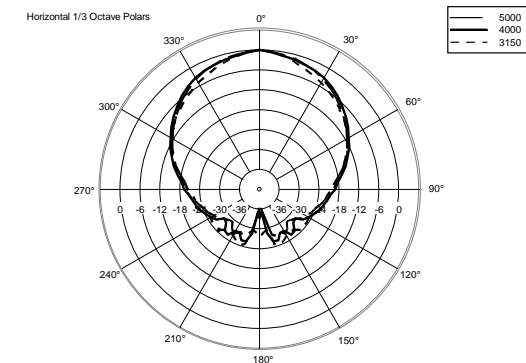

ART 708-A MK4

ACTIVE TWO-WAY SPEAKER

ACOUSTIC MEASUREMENTS

ART 708-A MK4

ACTIVE TWO-WAY SPEAKER

ACOUSTIC MEASUREMENTS

ART 708-A MK4

ACTIVE TWO-WAY SPEAKER

ACOUSTIC MEASUREMENTS