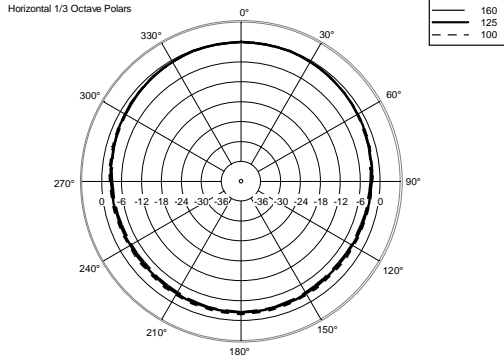

ART 708-A MK4

ACTIVE TWO-WAY SPEAKER

ACOUSTIC MEASUREMENTS

ART 708-A MK4

ACTIVE TWO-WAY SPEAKER

ACOUSTIC MEASUREMENTS

ART 708-A MK4

ACTIVE TWO-WAY SPEAKER

ACOUSTIC MEASUREMENTS