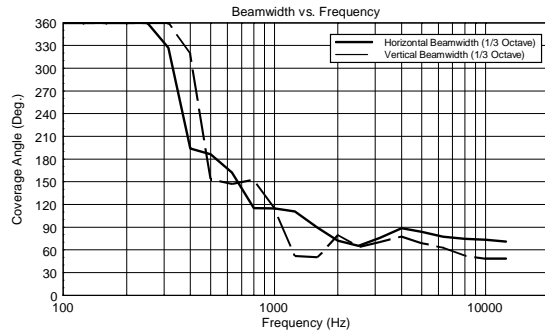

ART 708-A MK4

ACTIVE TWO-WAY SPEAKER

ACOUSTIC MEASUREMENTS

ART 708-A MK4

ACTIVE TWO-WAY SPEAKER

ACOUSTIC MEASUREMENTS

ART 708-A MK4

ACTIVE TWO-WAY SPEAKER

ACOUSTIC MEASUREMENTS