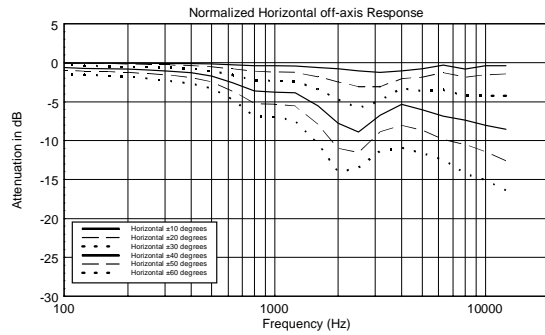

ART 708-A MK4

ACTIVE TWO-WAY SPEAKER

ACOUSTIC MEASUREMENTS

ART 708-A MK4

ACTIVE TWO-WAY SPEAKER

ACOUSTIC MEASUREMENTS

ART 708-A MK4

ACTIVE TWO-WAY SPEAKER

ACOUSTIC MEASUREMENTS