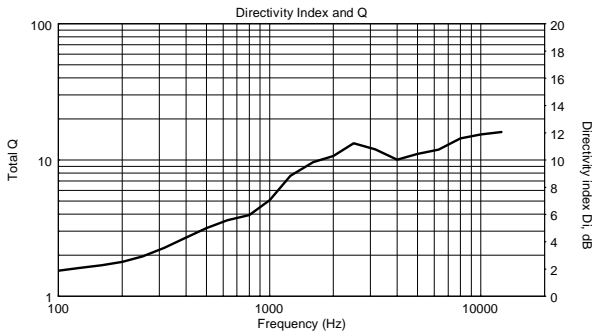

ART 708-A MK4

ACTIVE TWO-WAY SPEAKER

ACOUSTIC MEASUREMENTS

ART 708-A MK4

ACTIVE TWO-WAY SPEAKER

ACOUSTIC MEASUREMENTS

ART 708-A MK4

ACTIVE TWO-WAY SPEAKER

ACOUSTIC MEASUREMENTS