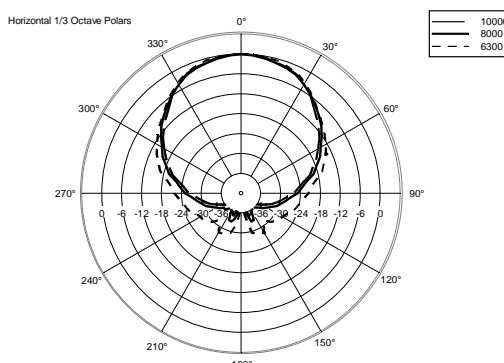

ART 708-A MK4

ACTIVE TWO-WAY SPEAKER

ACOUSTIC MEASUREMENTS

ART 708-A MK4

ACTIVE TWO-WAY SPEAKER

ACOUSTIC MEASUREMENTS

ART 708-A MK4

ACTIVE TWO-WAY SPEAKER

ACOUSTIC MEASUREMENTS