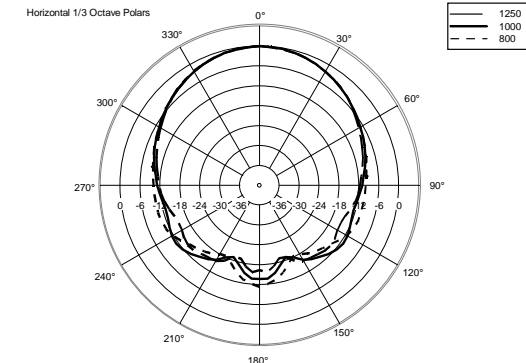

ART 708-A MK4

ACTIVE TWO-WAY SPEAKER

ACOUSTIC MEASUREMENTS

ART 708-A MK4

ACTIVE TWO-WAY SPEAKER

ACOUSTIC MEASUREMENTS

ART 708-A MK4

ACTIVE TWO-WAY SPEAKER

ACOUSTIC MEASUREMENTS