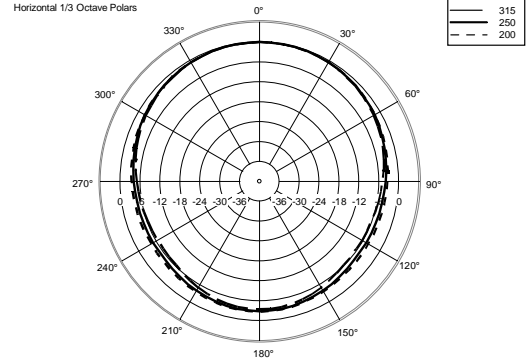

ART 708-A MK4

ACTIVE TWO-WAY SPEAKER

ACOUSTIC MEASUREMENTS

ART 708-A MK4

ACTIVE TWO-WAY SPEAKER

ACOUSTIC MEASUREMENTS

ART 708-A MK4

ACTIVE TWO-WAY SPEAKER

ACOUSTIC MEASUREMENTS