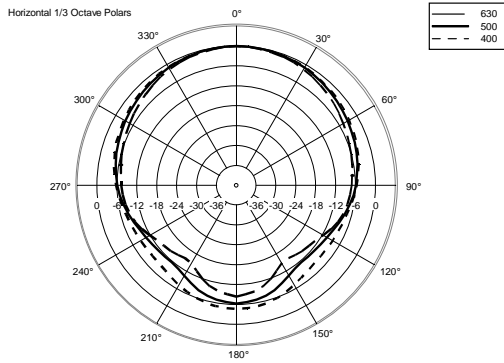

ART 708-A MK4

ACTIVE TWO-WAY SPEAKER

ACOUSTIC MEASUREMENTS

ART 708-A MK4

ACTIVE TWO-WAY SPEAKER

ACOUSTIC MEASUREMENTS

ART 708-A MK4

ACTIVE TWO-WAY SPEAKER

ACOUSTIC MEASUREMENTS