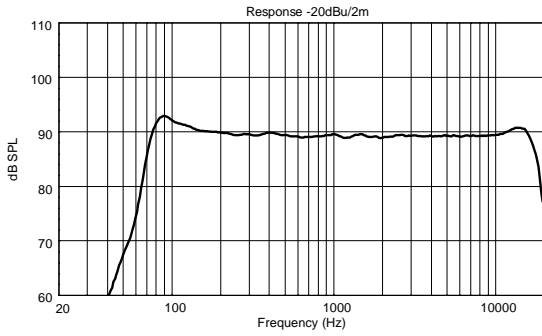

ART 708-A MK4

ACTIVE TWO-WAY SPEAKER

ACOUSTIC MEASUREMENTS

ART 708-A MK4

ACTIVE TWO-WAY SPEAKER

ACOUSTIC MEASUREMENTS

ART 708-A MK4

ACTIVE TWO-WAY SPEAKER

ACOUSTIC MEASUREMENTS