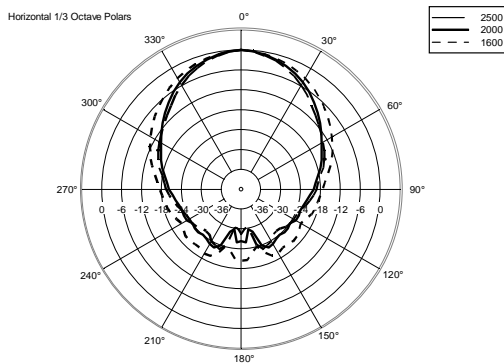

ART 708-A MK4

ACTIVE TWO-WAY SPEAKER

ACOUSTIC MEASUREMENTS

ART 708-A MK4

ACTIVE TWO-WAY SPEAKER

ACOUSTIC MEASUREMENTS

ART 708-A MK4

ACTIVE TWO-WAY SPEAKER

ACOUSTIC MEASUREMENTS