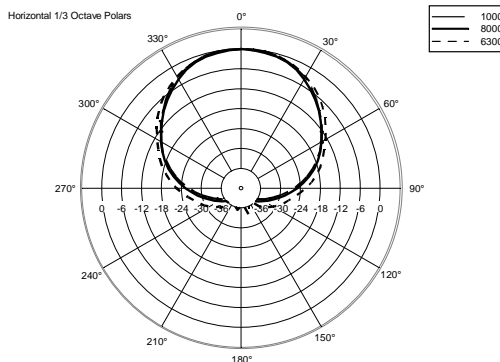

ART 310-A MK4

ACTIVE TWO-WAY SPEAKER

ACOUSTIC MEASUREMENTS

ART 310-A MK4

ACTIVE TWO-WAY SPEAKER

ACOUSTIC MEASUREMENTS

ART 310-A MK4

ACTIVE TWO-WAY SPEAKER

ACOUSTIC MEASUREMENTS