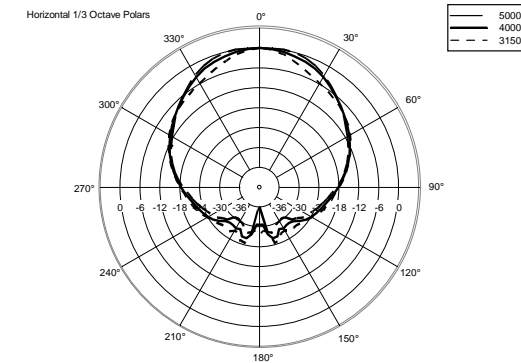

ART 310-A MK4

ACTIVE TWO-WAY SPEAKER

ACOUSTIC MEASUREMENTS

ART 310-A MK4

ACTIVE TWO-WAY SPEAKER

ACOUSTIC MEASUREMENTS

ART 310-A MK4

ACTIVE TWO-WAY SPEAKER

ACOUSTIC MEASUREMENTS