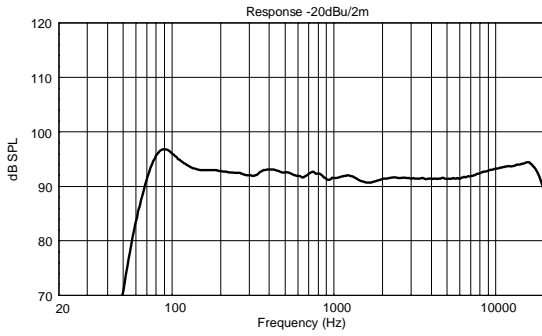

ART 310-A MK4

ACTIVE TWO-WAY SPEAKER

ACOUSTIC MEASUREMENTS

ART 310-A MK4

ACTIVE TWO-WAY SPEAKER

ACOUSTIC MEASUREMENTS

ART 310-A MK4

ACTIVE TWO-WAY SPEAKER

ACOUSTIC MEASUREMENTS