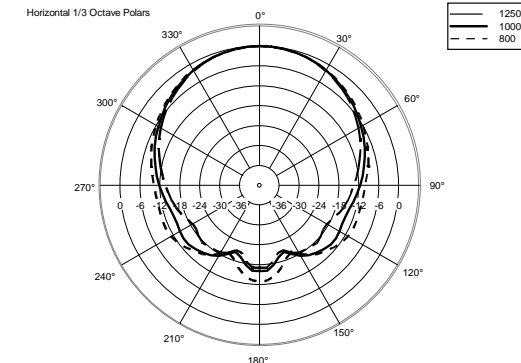

ART 310-A MK4

ACTIVE TWO-WAY SPEAKER

ACOUSTIC MEASUREMENTS

ART 310-A MK4

ACTIVE TWO-WAY SPEAKER

ACOUSTIC MEASUREMENTS

ART 310-A MK4

ACTIVE TWO-WAY SPEAKER

ACOUSTIC MEASUREMENTS