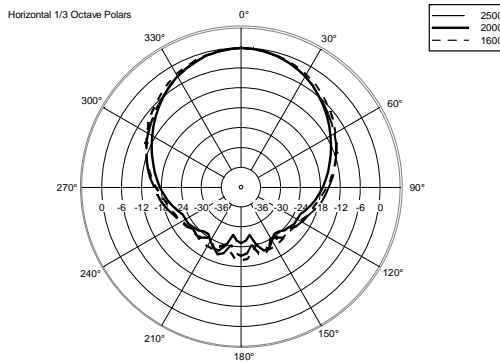

ART 310-A MK4

ACTIVE TWO-WAY SPEAKER

ACOUSTIC MEASUREMENTS

ART 310-A MK4

ACTIVE TWO-WAY SPEAKER

ACOUSTIC MEASUREMENTS

ART 310-A MK4

ACTIVE TWO-WAY SPEAKER

ACOUSTIC MEASUREMENTS