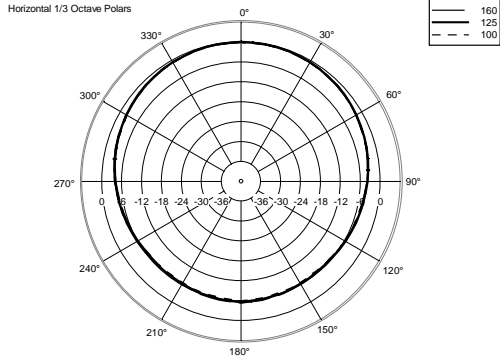

ART 310-A MK4

ACTIVE TWO-WAY SPEAKER

ACOUSTIC MEASUREMENTS

ART 310-A MK4

ACTIVE TWO-WAY SPEAKER

ACOUSTIC MEASUREMENTS

ART 310-A MK4

ACTIVE TWO-WAY SPEAKER

ACOUSTIC MEASUREMENTS