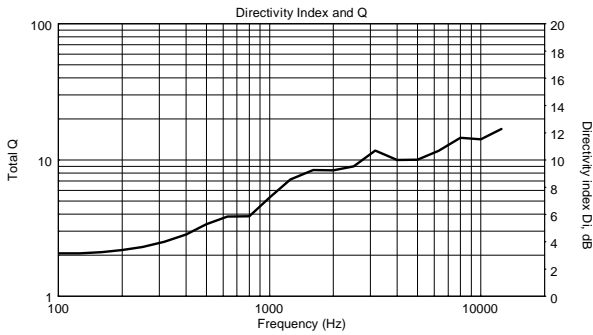

ART 310-A MK4

ACTIVE TWO-WAY SPEAKER

ACOUSTIC MEASUREMENTS

ART 310-A MK4

ACTIVE TWO-WAY SPEAKER

ACOUSTIC MEASUREMENTS

ART 310-A MK4

ACTIVE TWO-WAY SPEAKER

ACOUSTIC MEASUREMENTS