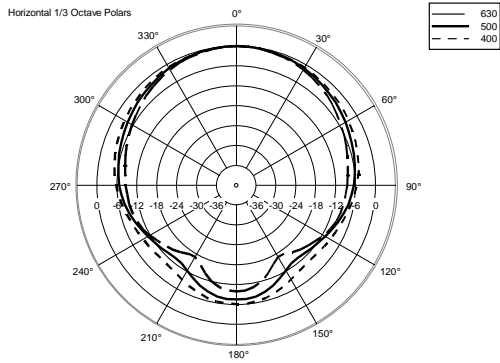

ART 310-A MK4

ACTIVE TWO-WAY SPEAKER

ACOUSTIC MEASUREMENTS

ART 310-A MK4

ACTIVE TWO-WAY SPEAKER

ACOUSTIC MEASUREMENTS

ART 310-A MK4

ACTIVE TWO-WAY SPEAKER

ACOUSTIC MEASUREMENTS