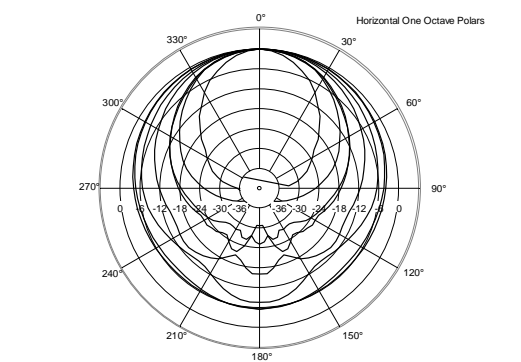

ART 310-A MK4

ACTIVE TWO-WAY SPEAKER

ACOUSTIC MEASUREMENTS

ART 310-A MK4

ACTIVE TWO-WAY SPEAKER

ACOUSTIC MEASUREMENTS

ART 310-A MK4

ACTIVE TWO-WAY SPEAKER

ACOUSTIC MEASUREMENTS