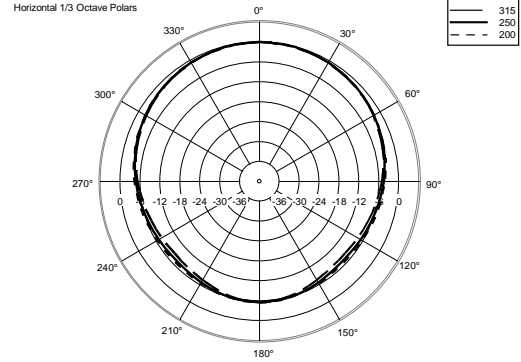

ART 310-A MK4

ACTIVE TWO-WAY SPEAKER

ACOUSTIC MEASUREMENTS

ART 310-A MK4

ACTIVE TWO-WAY SPEAKER

ACOUSTIC MEASUREMENTS

ART 310-A MK4

ACTIVE TWO-WAY SPEAKER

ACOUSTIC MEASUREMENTS