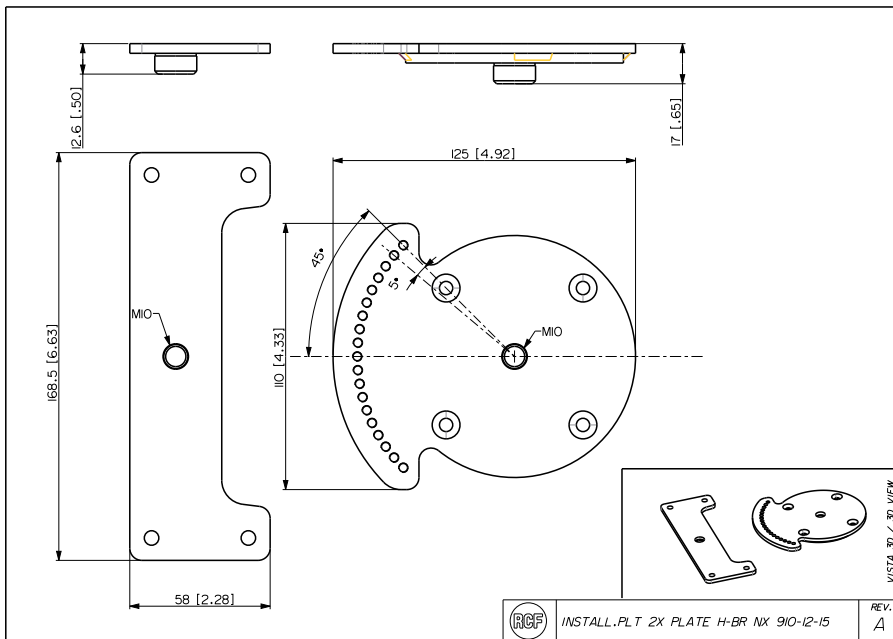

2X PLATE H-BR NX 910-912-915

ADAPTER PLATE

Description

This accessory is required when using the following horizontal wall mounting brackets with NX series speakers:

- H-BR 2X COMPACT M 10 with NX 910-A speakers;
- H-BR 2X COMPACT M 12 with NX 912-A speakers;
- H-BR 2X COMPACT C 45 with NX 915-A speakers.

Standard compliance

Safety agency

CE compliant

Size

Weight

1.6 kg / 3.53 lbs

Physical specifications

Color

Black

Line Art 2D

Part Number

2X PLATE H-BR NX
13360506 910-912-915

Black

EAN 8024530020057

Technical Specifications

Products are continually improved. All specifications are therefore subject to change without notice.